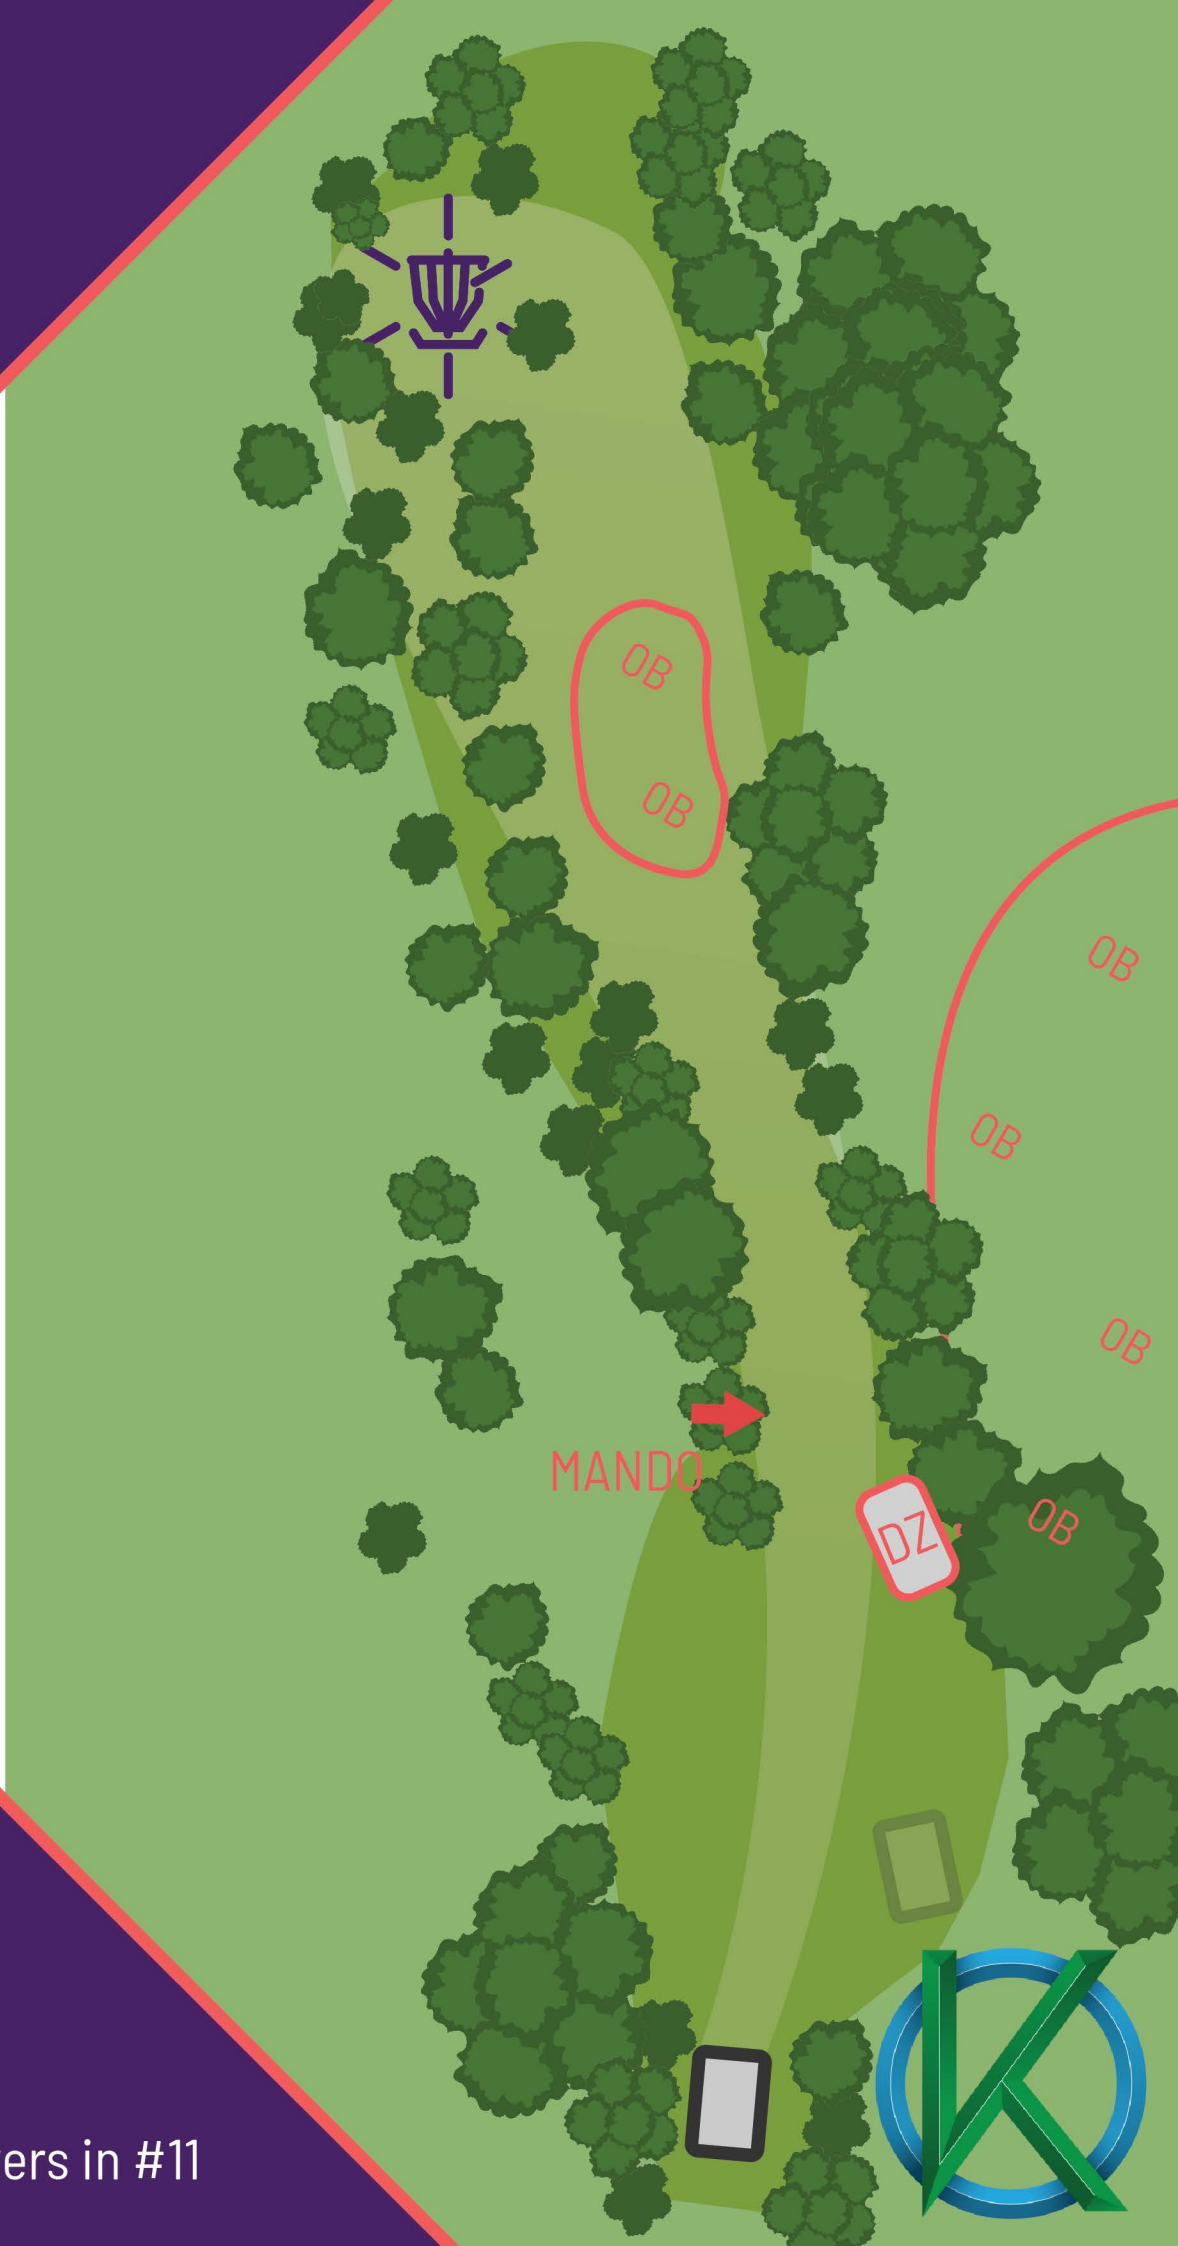

PDGA

EURO
TOUR

MPO

8

PAR

4

241_m
791_{ft}

INFO

- Mando right
- DZ for mando
- OB right and in marked circle
- Be aware of players in #11