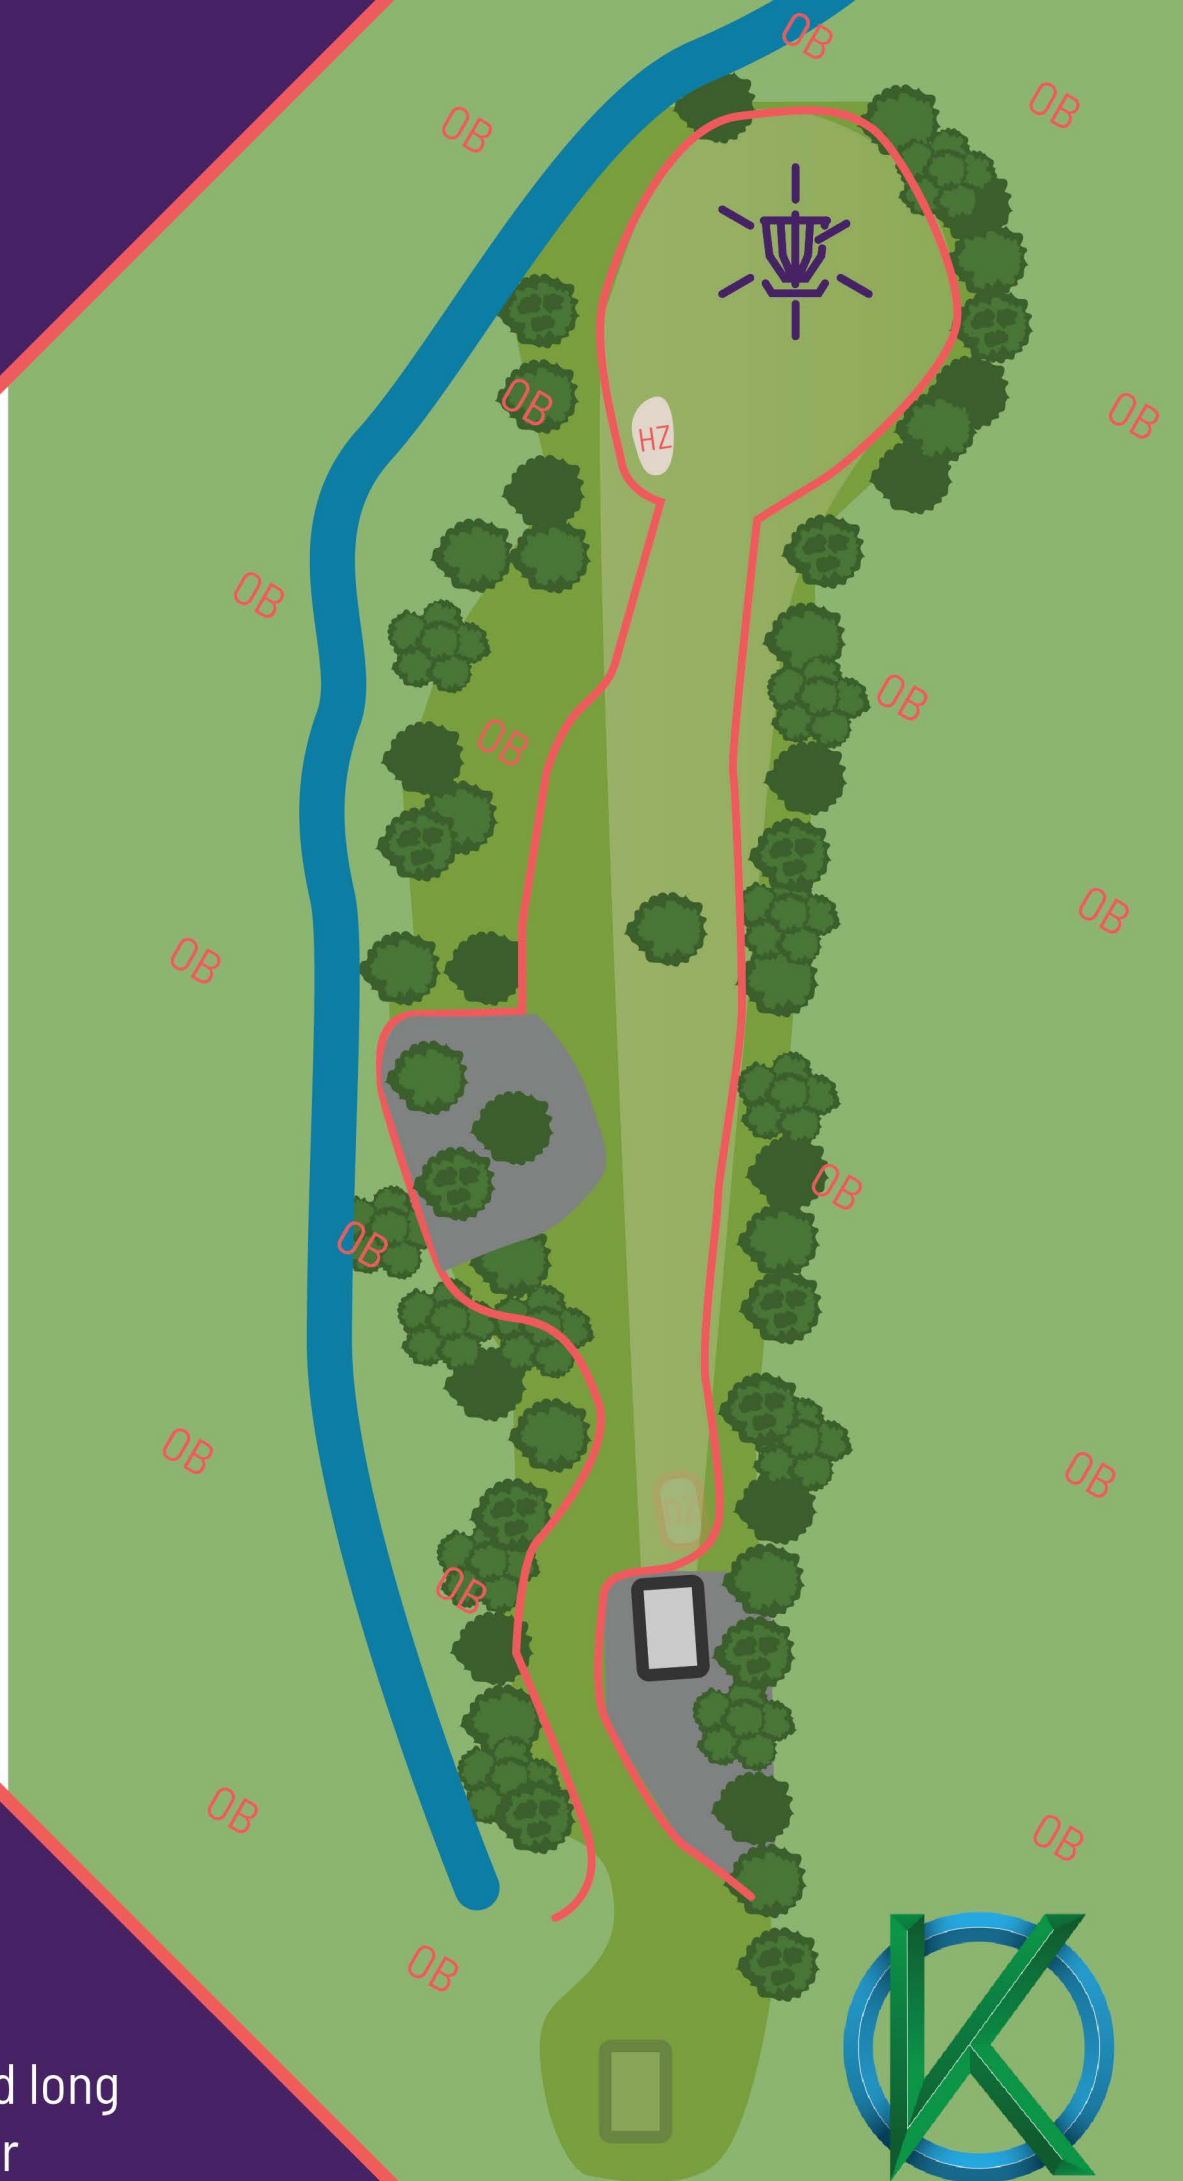

MPO
FPO

12

PAR
4/5

267_m
876_{ft}

INFO

- OB right and pond
- Caution: Be very careful while retrieving discs close to the lake

FPO

13

INFO

- OB water and rocks
- OB on tee drive go to DZ
- Normal OB from DZ

FPO

16

PAR
5

231_m
758_{ft}

INFO

- OB left, right and long
- Hazard in bunker