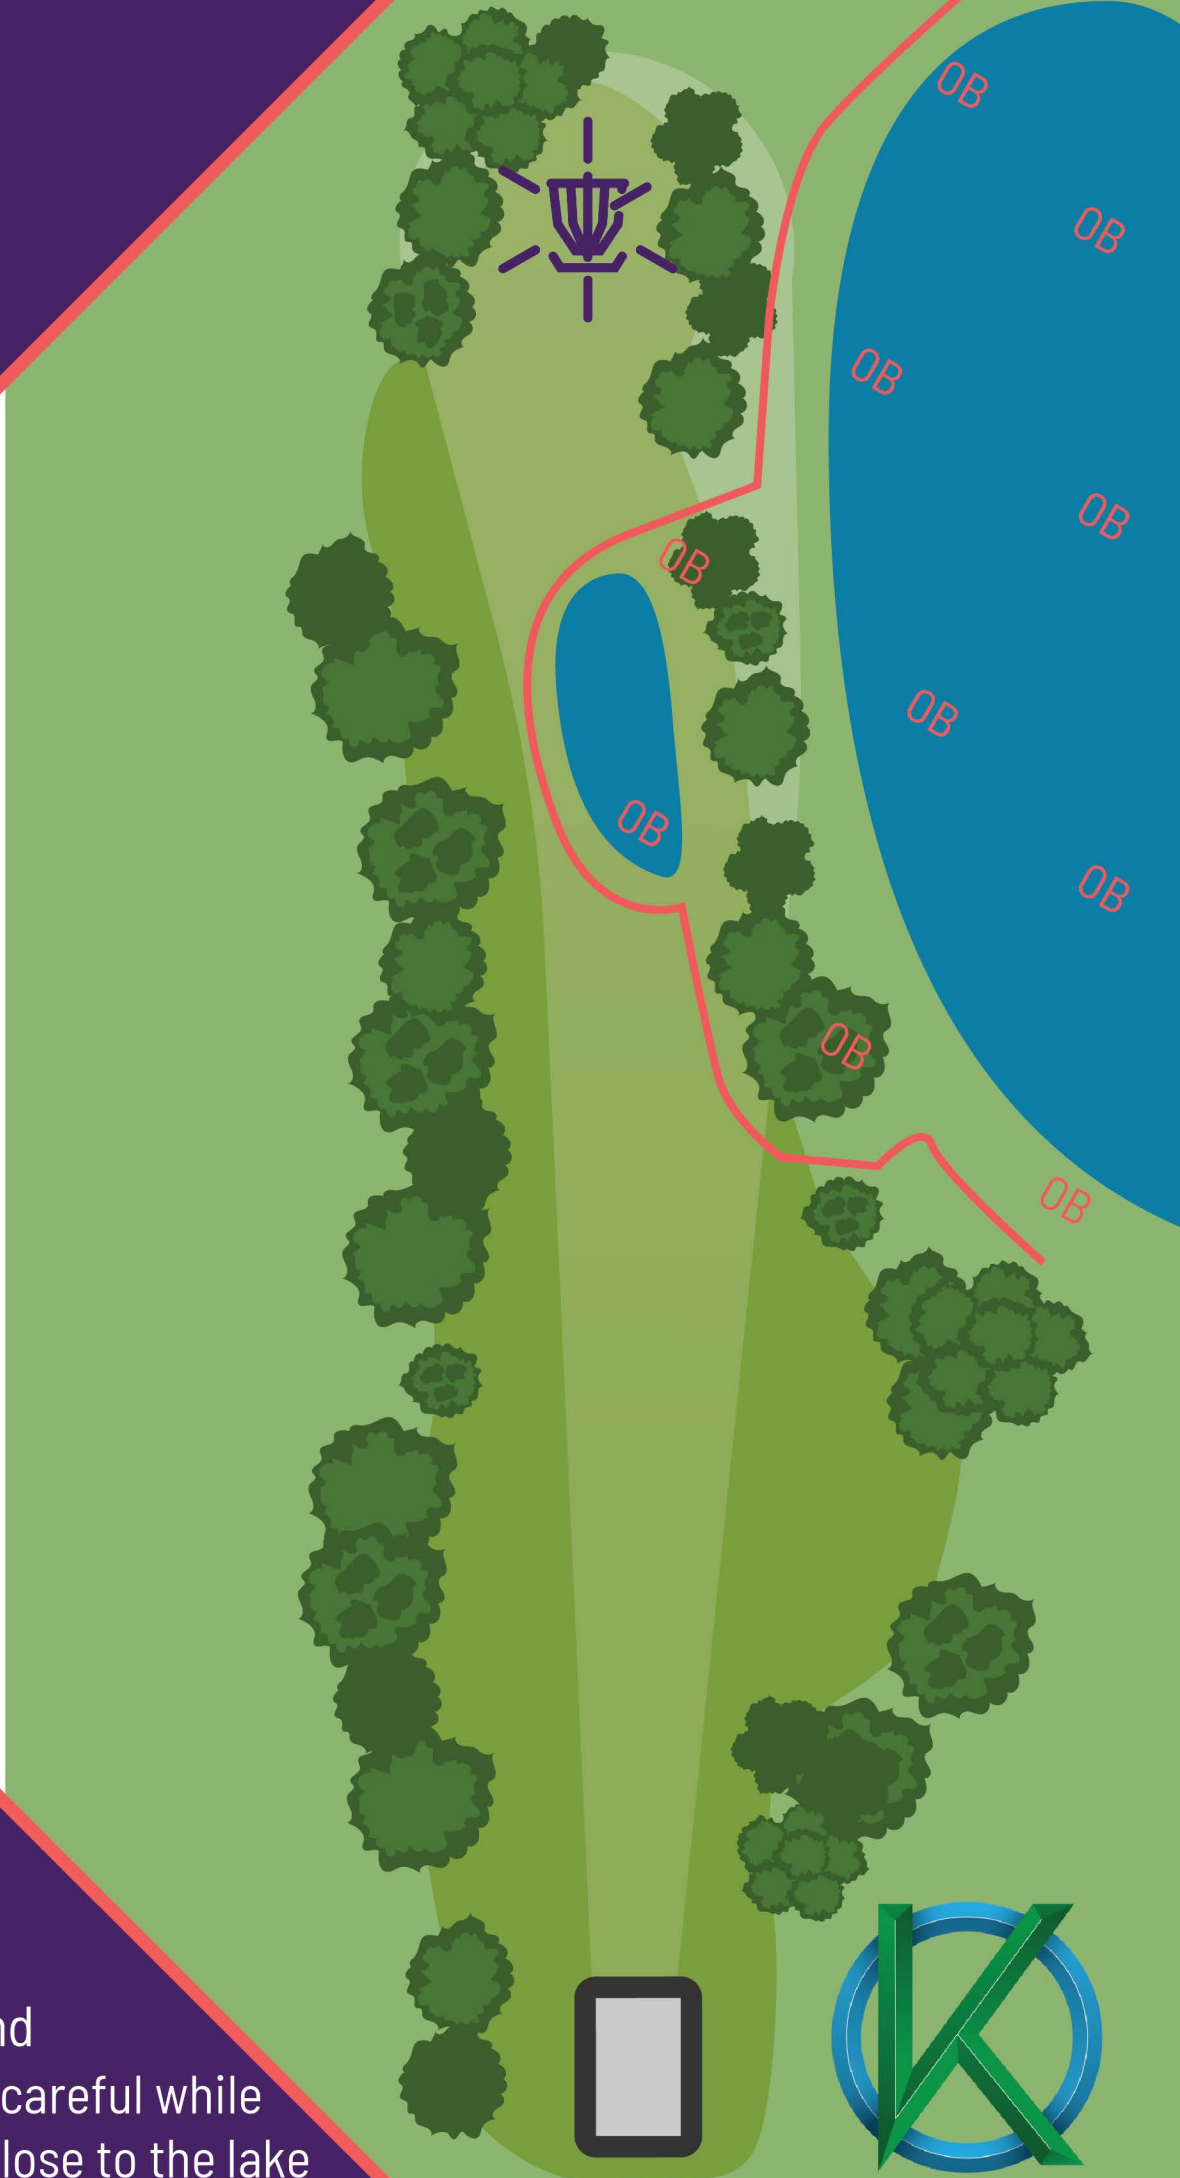

MPO
FPO

12

PAR
4/5

267_m
876_{ft}

INFO

- OB right and pond
- Caution: Be very careful while retrieving discs close to the lake

FPO

13