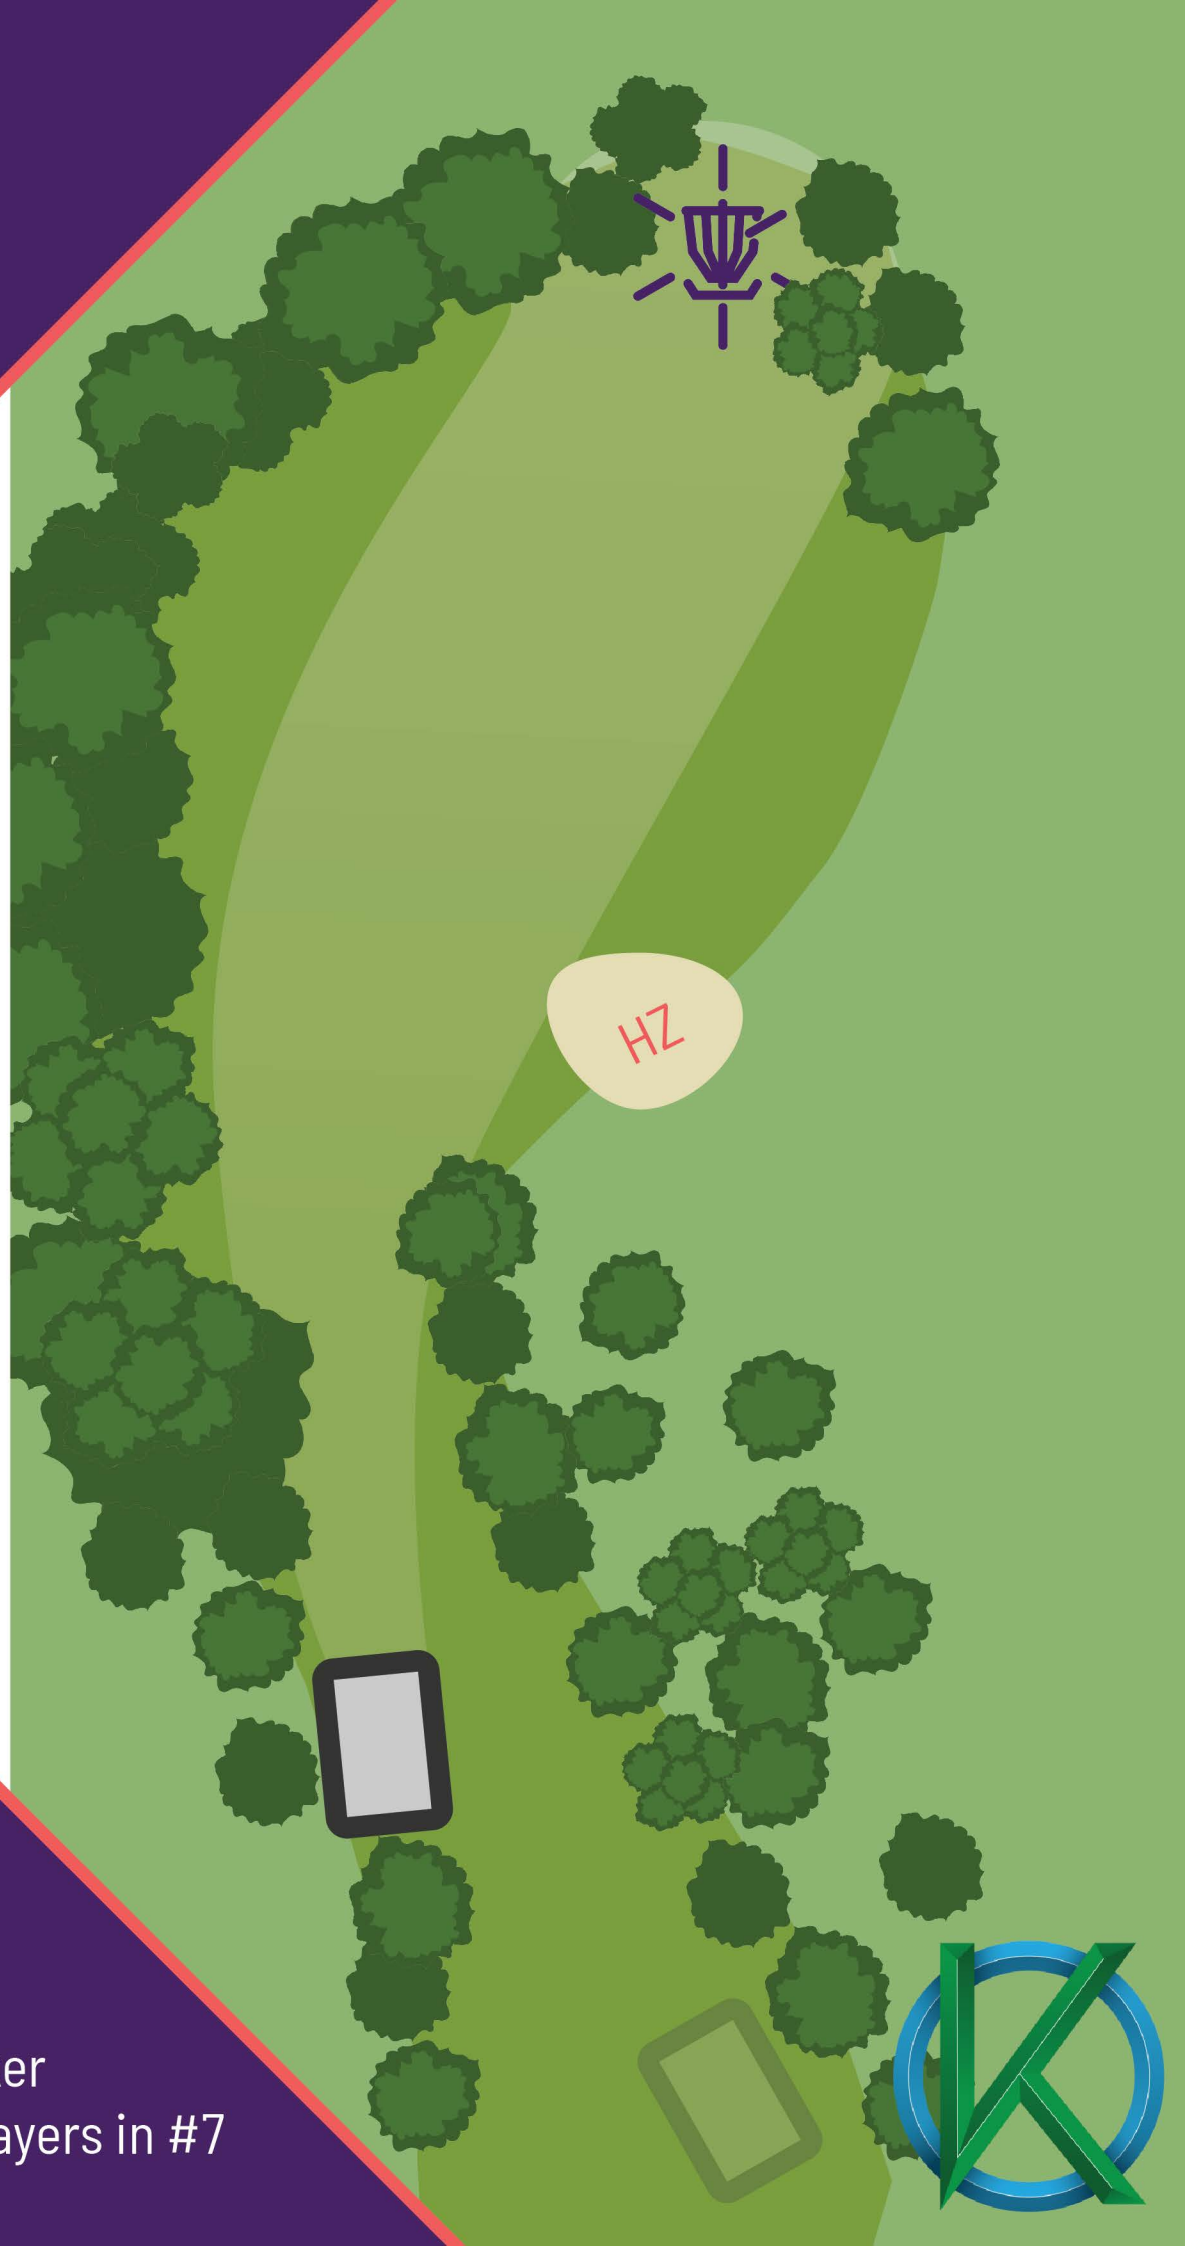

INFO

- OB left
- Hazard in bunker

FPO

6

PAR
3

77_m
253_{ft}

INFO

- Hazard in bunker
- Be aware of players in #7