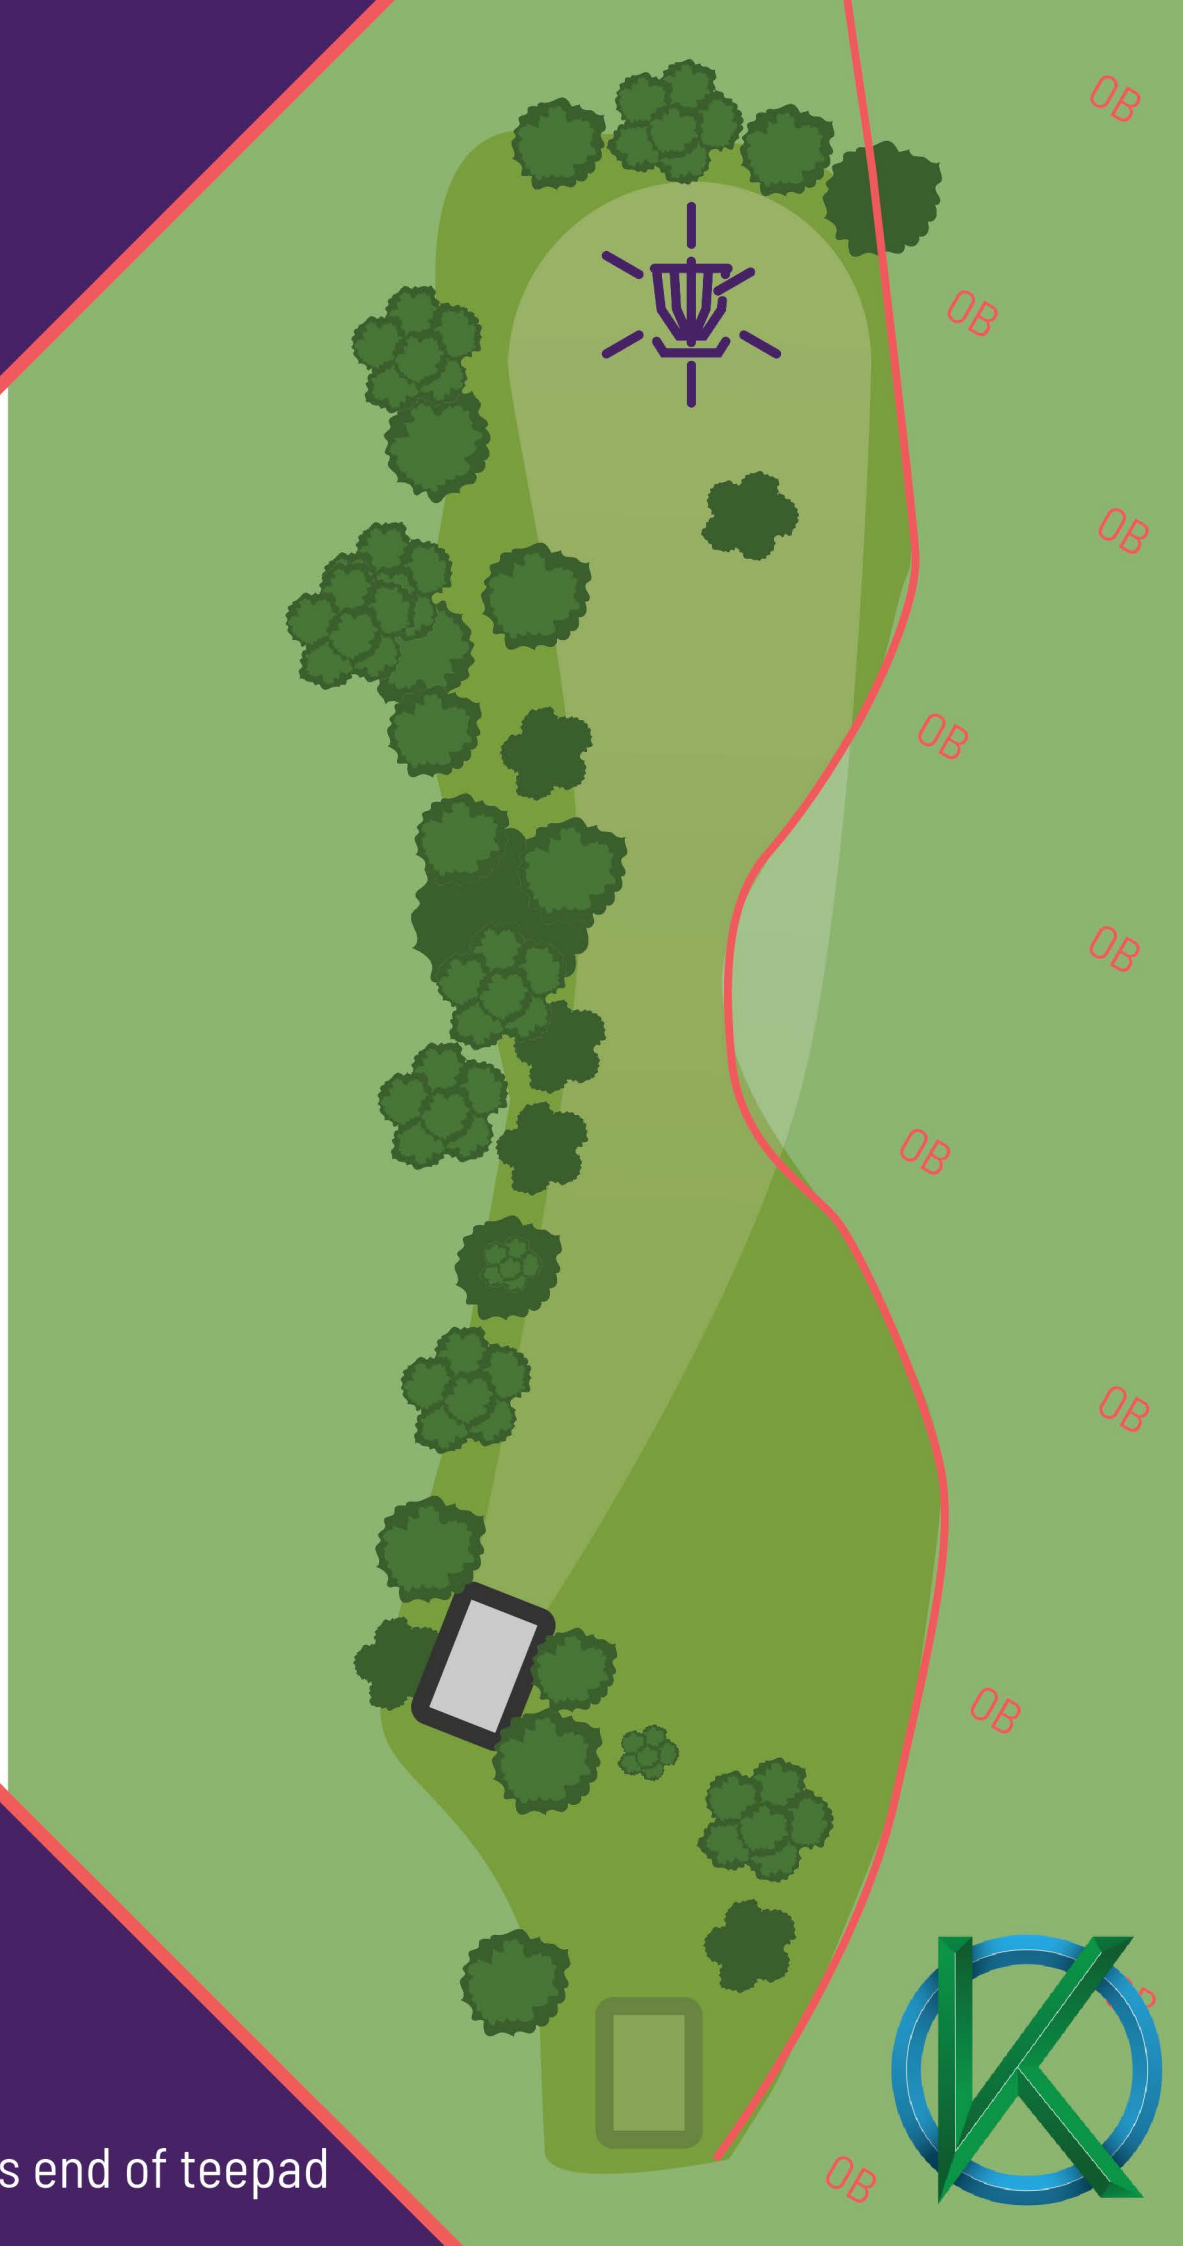

INFO

- OB right
- White line marks end of teepad