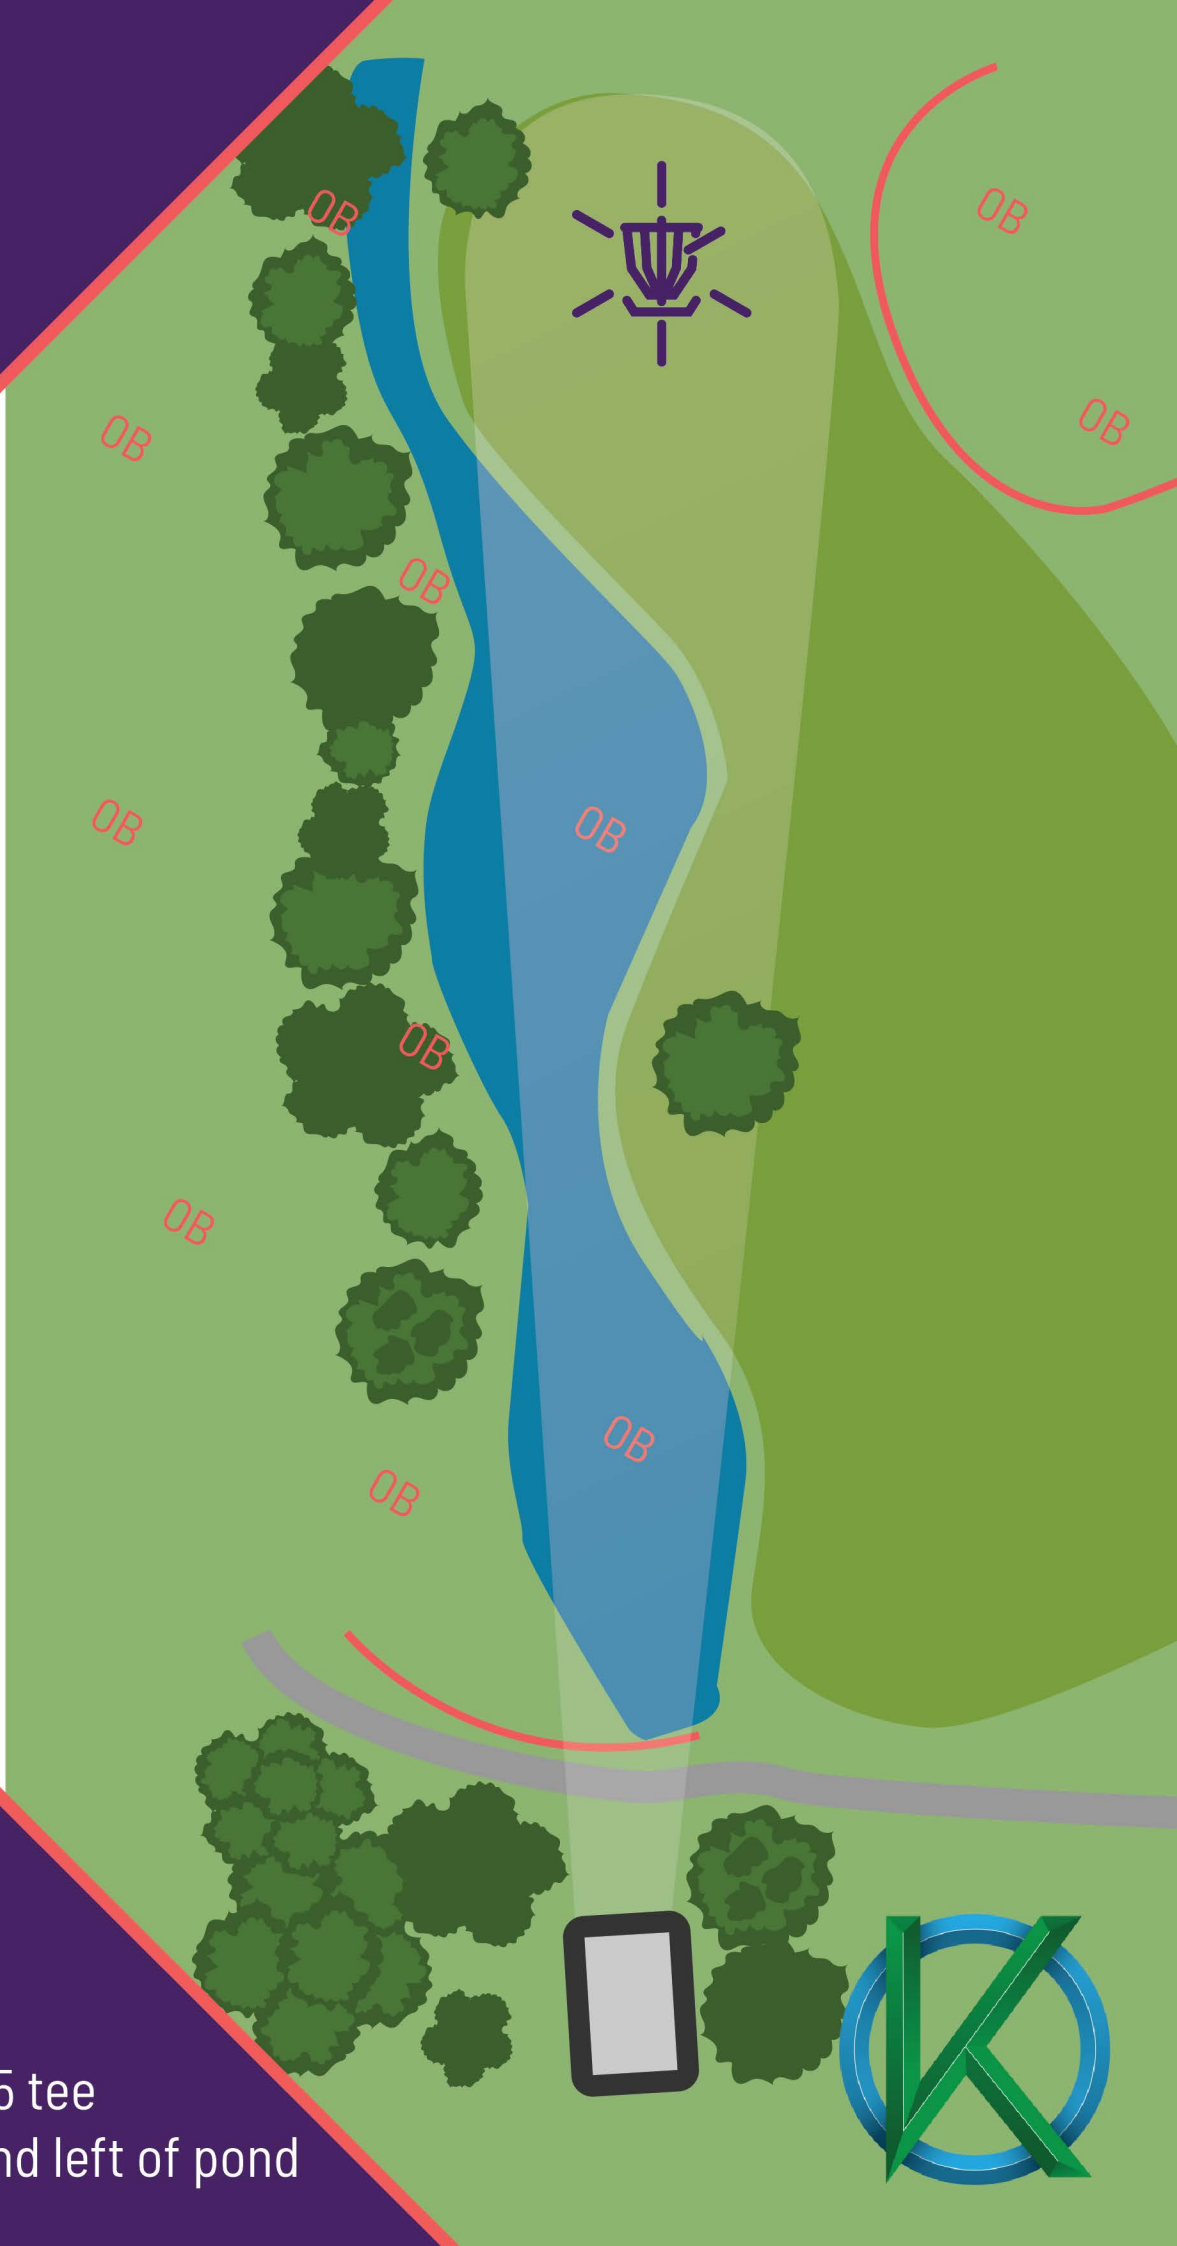

PDGA
**EURO
TOUR**

MPO
FPO

14

PAR
3

96_m
315_{ft}

INFO

- OB right near #15 tee
- OB in all water and left of pond