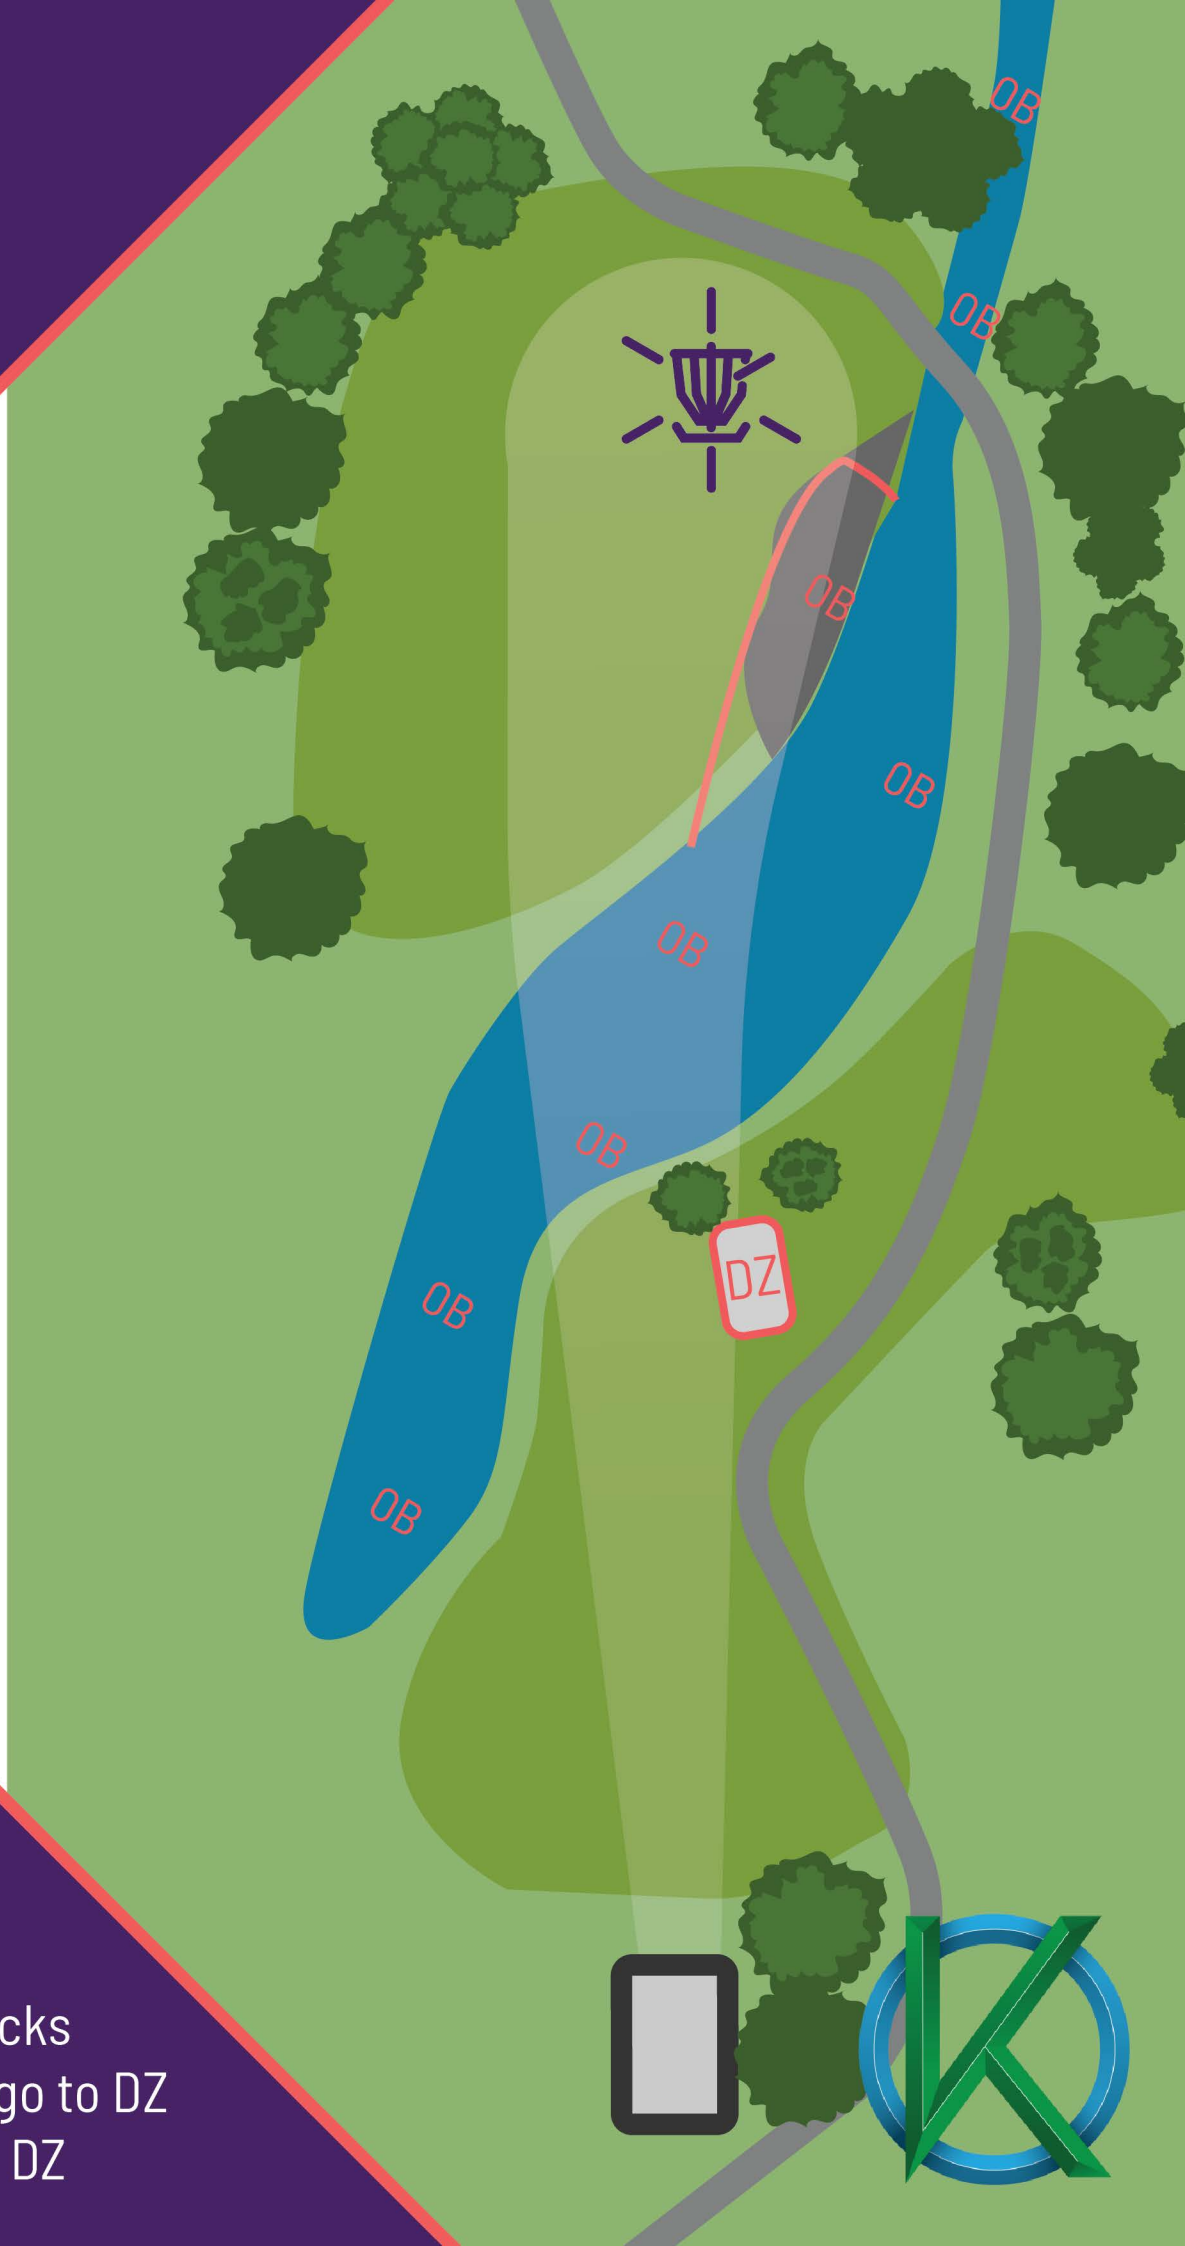

PDGA
**EURO
TOUR**

MPO
FPO

15

PAR
3

106_m
348 ft

INFO

- OB water and rocks
- OB on tee drive go to DZ
- Normal OB from DZ