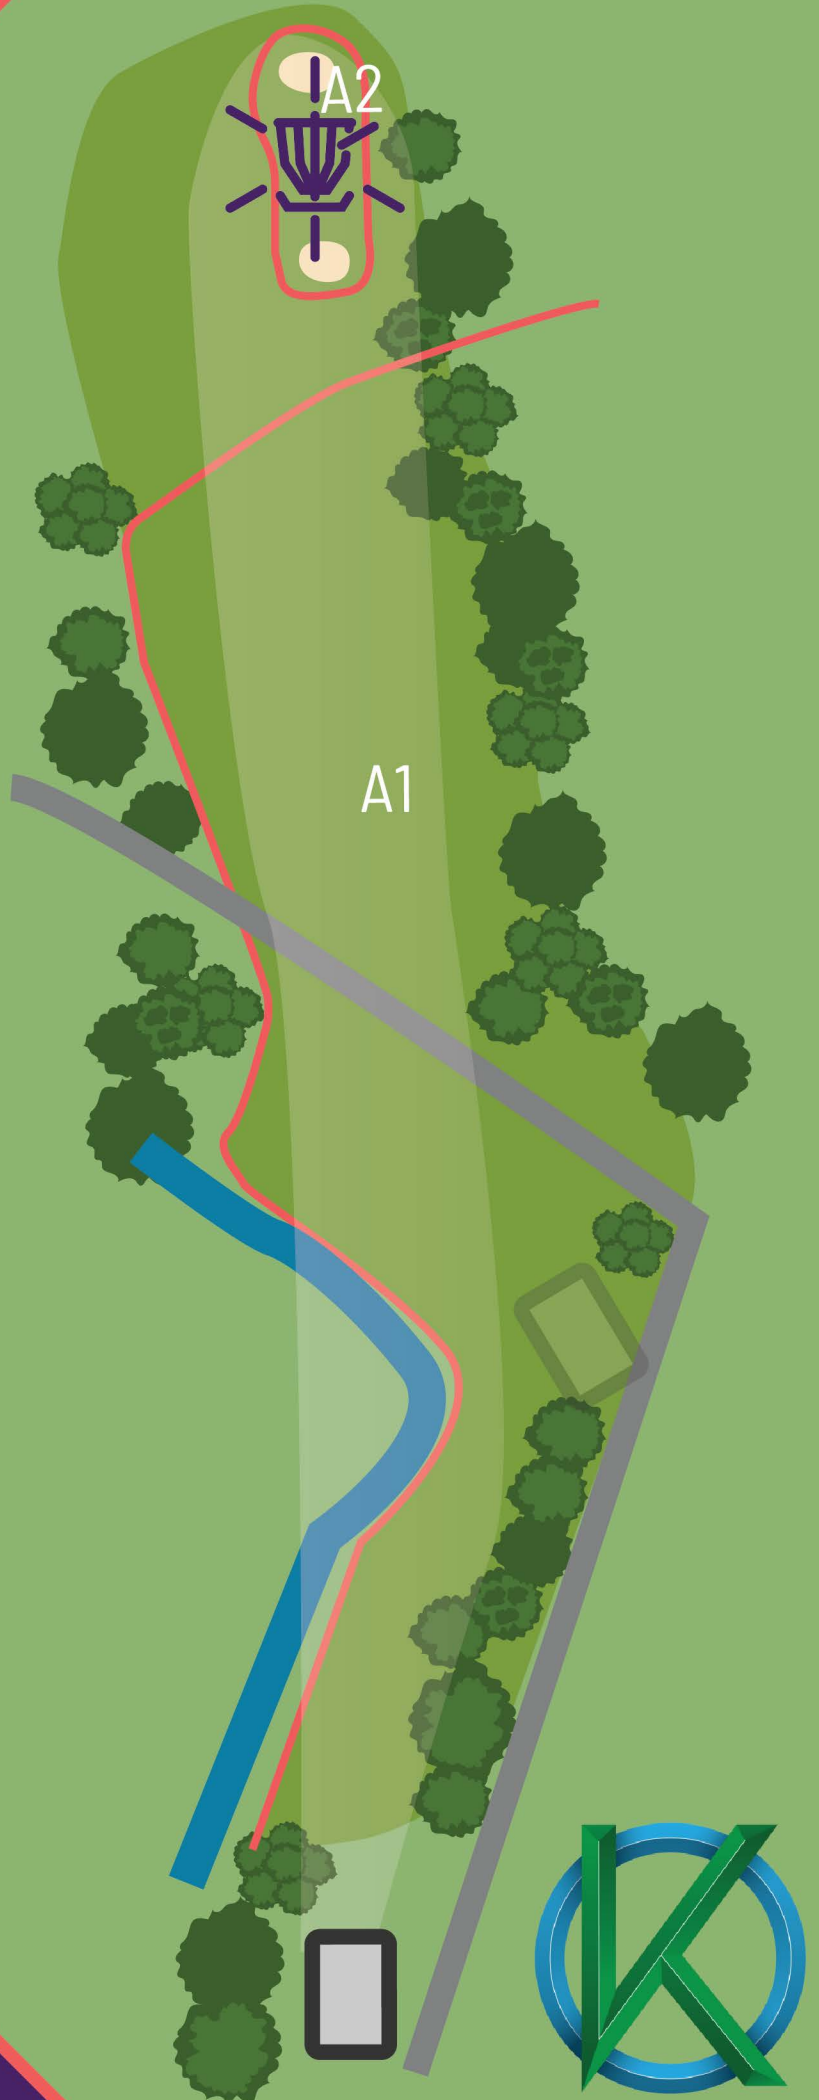

PDGA

EURO
TOUR

MPO

18

PAR

4

230_m
756_{ft}

INFO

- A1: OB left and long
- A2: Island green.
  If missed, throw from where
  your disc last crossed A1
- Normal OB in A2
- Hazard in bunkers