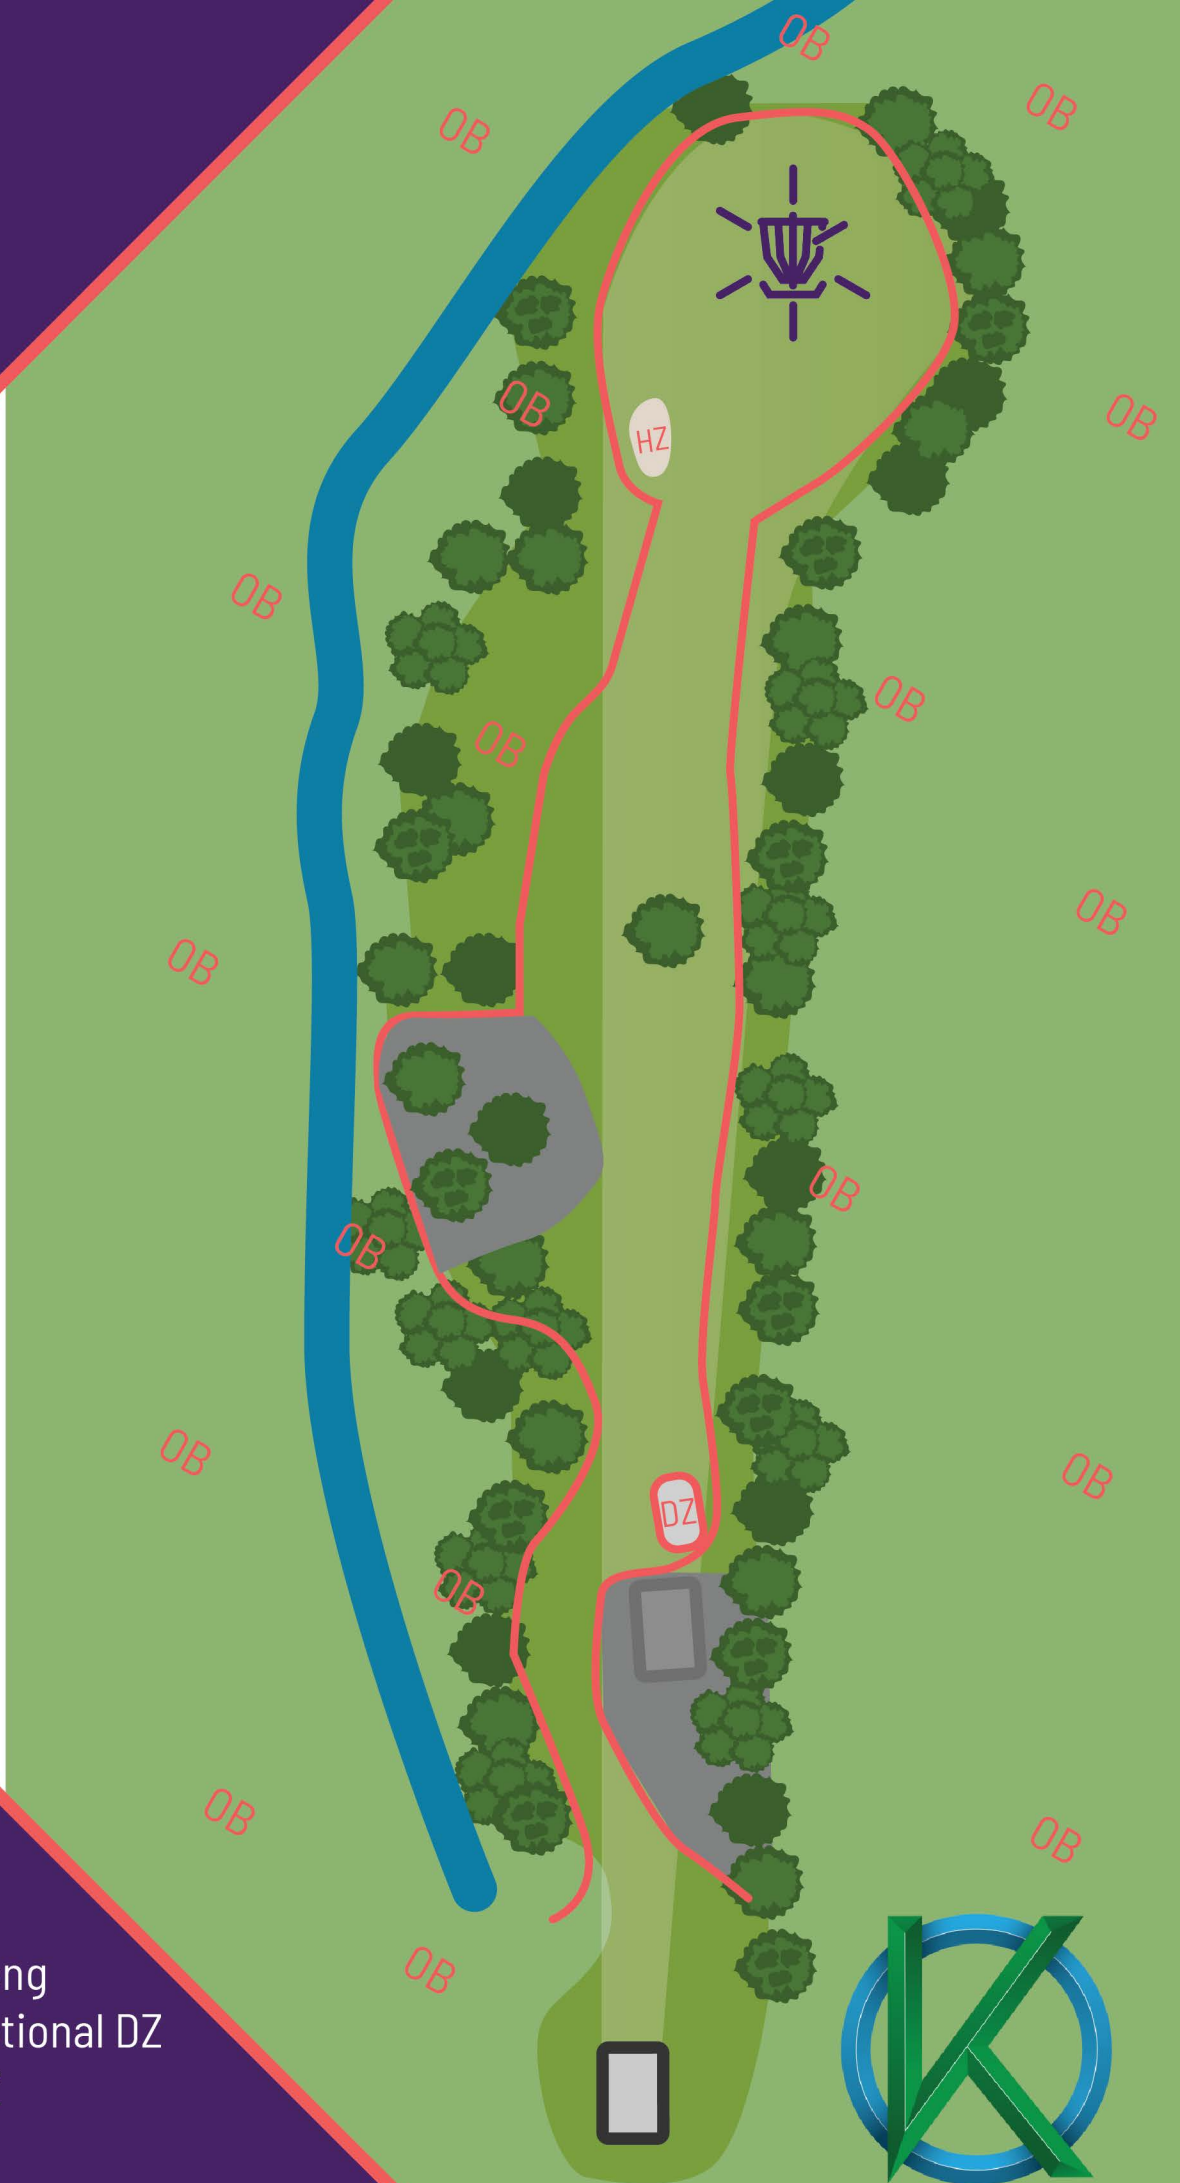

INFO

- OB left, right and long
- OB on tee shot - optional DZ
- Normal OB from DZ
- Hazard in bunker