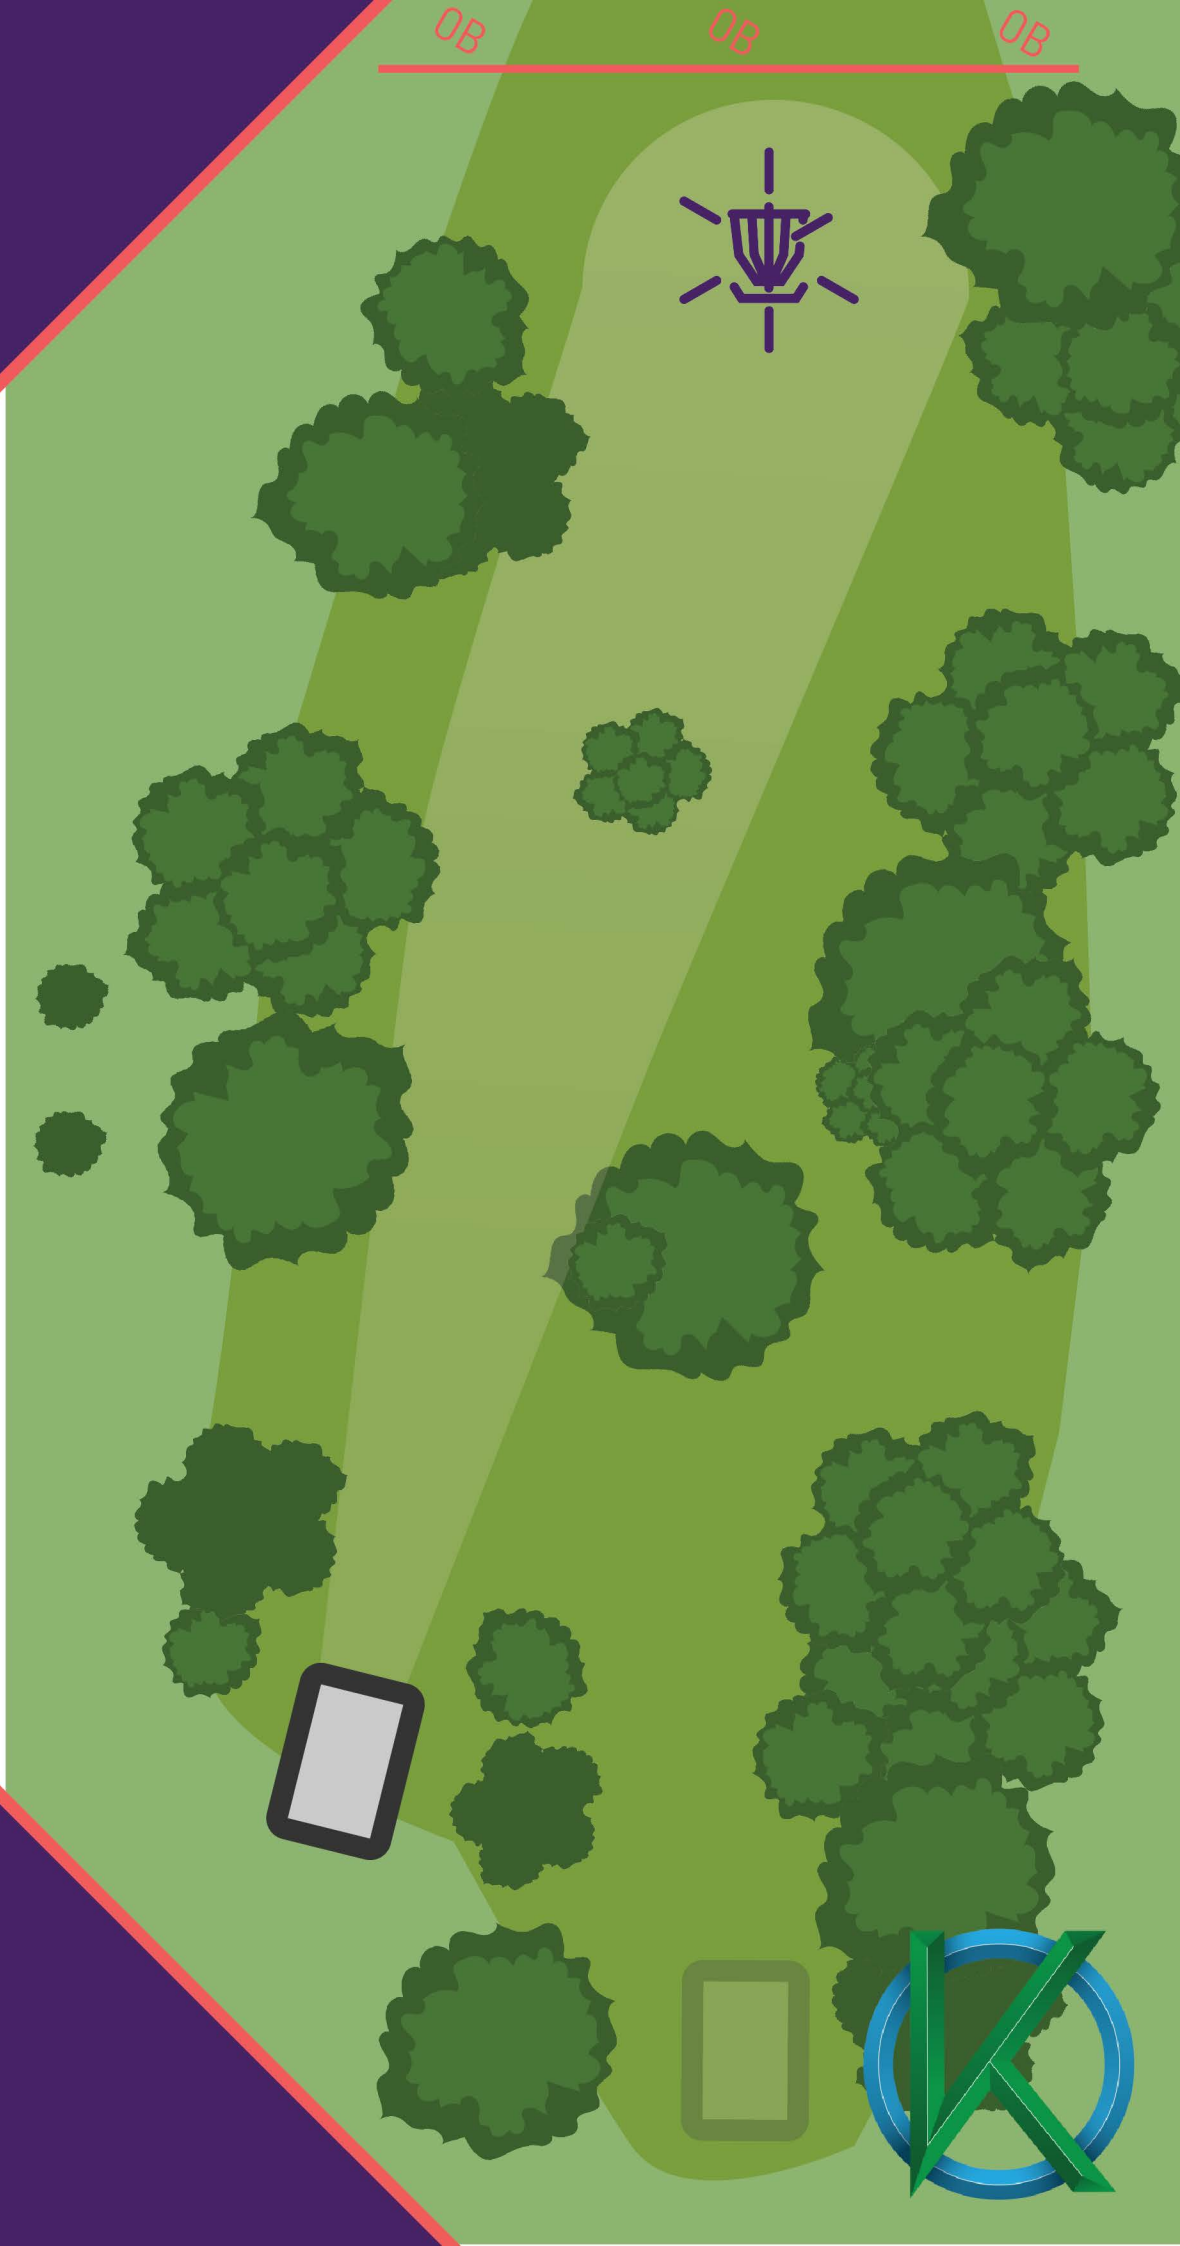

PDGA
**EURO
TOUR**

FPO

9

PAR

3

75_m
246_{ft}

INFO

- OB long