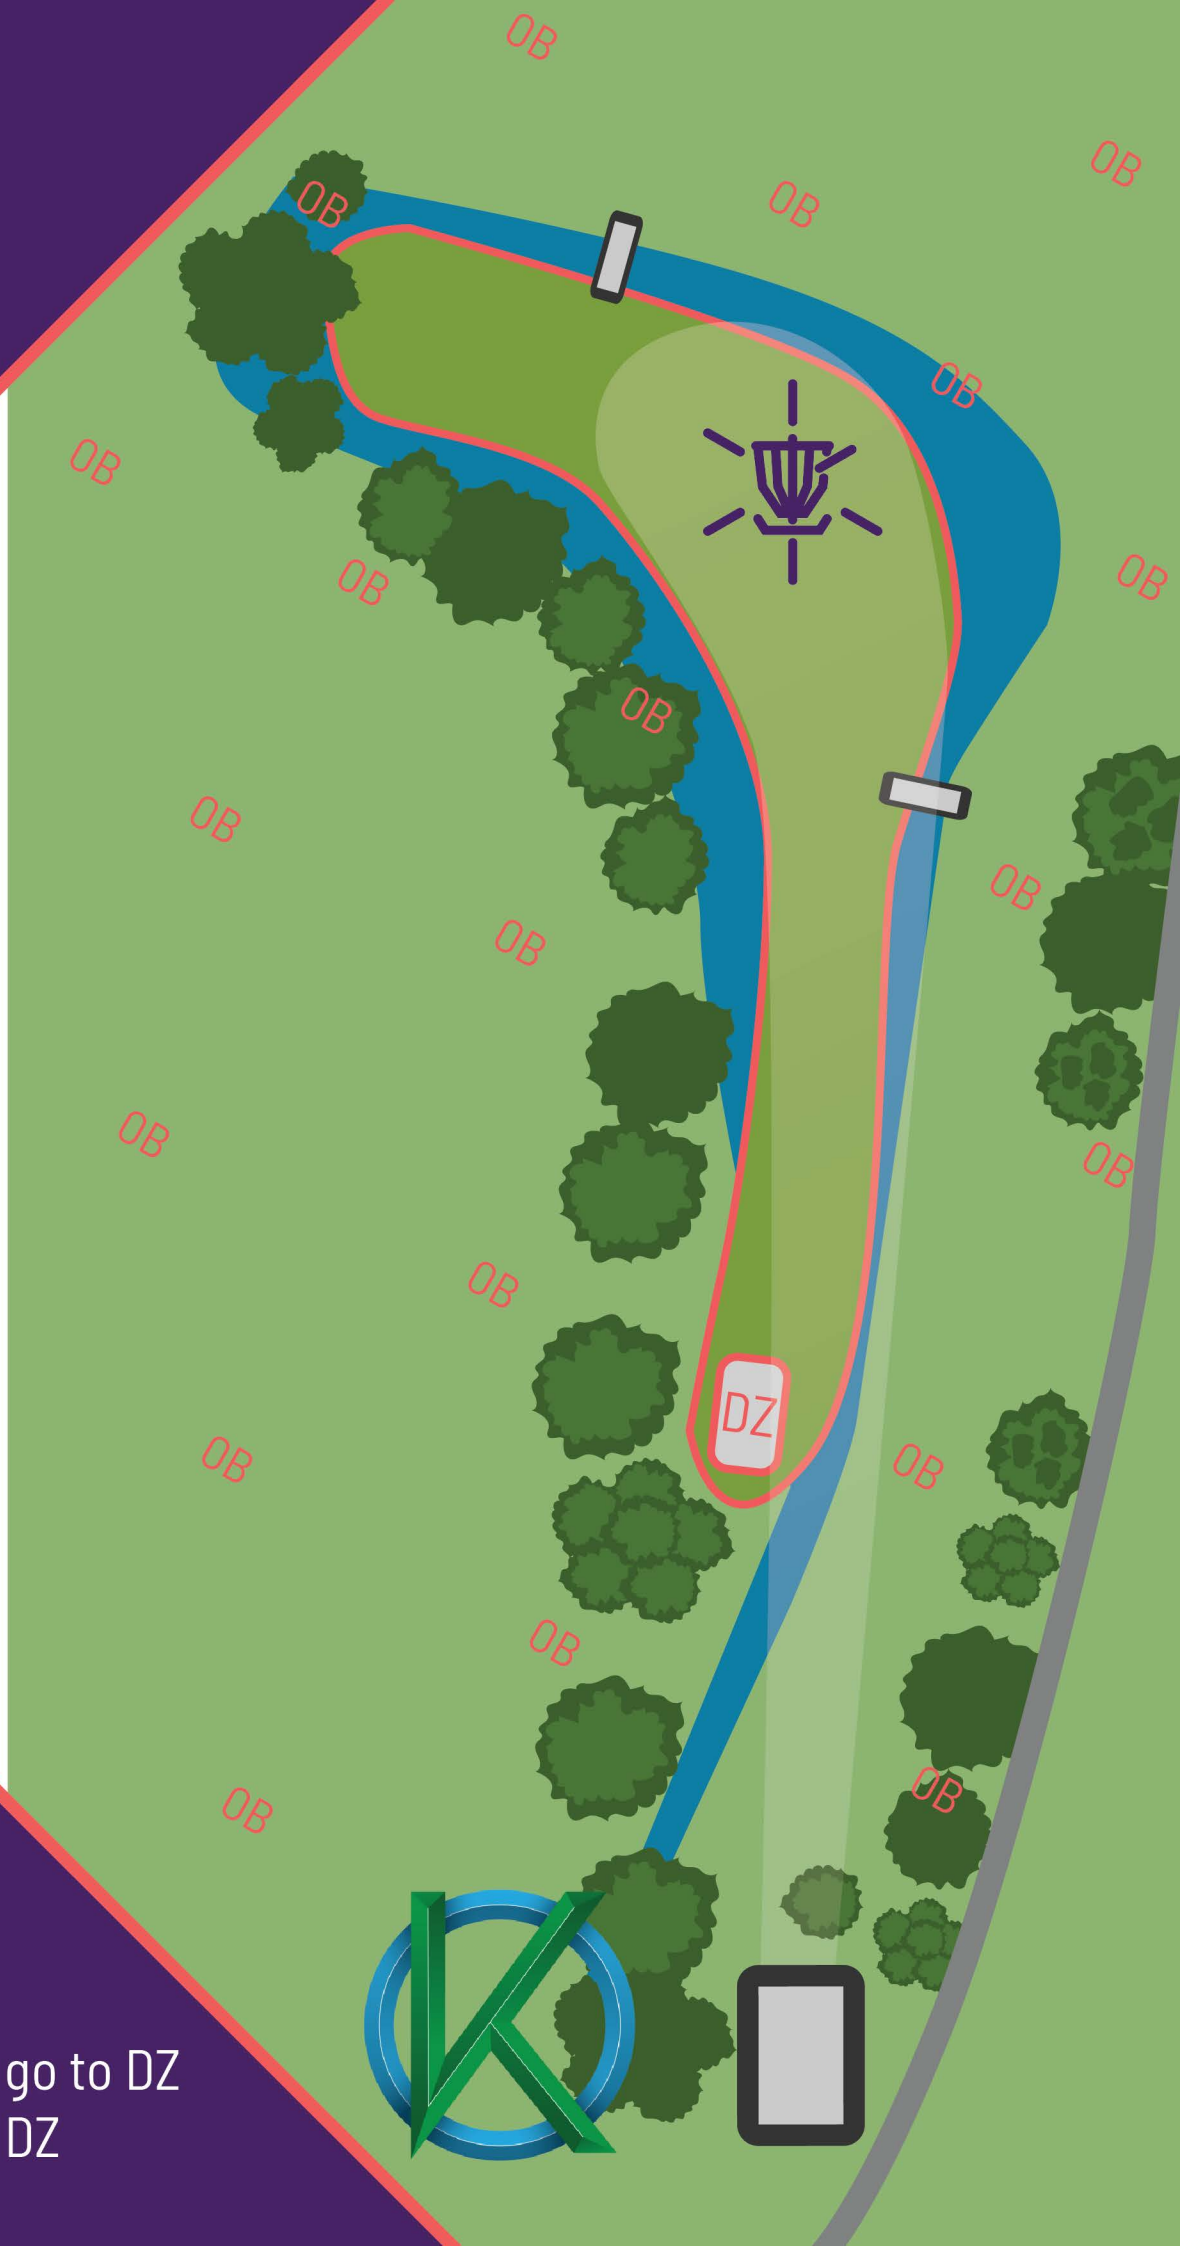

MPO
FPO

12

PAR
4/5

267_m
876_{ft}

INFO

- OB right and pond
- Caution: Be very careful while retrieving discs close to the lake

FPO

13

PDGA

EURO
TOUR

MPO
FPO

17

PAR

3

115_m
377_{ft}

INFO

- Island green
- OB on tee shot - go to DZ
- Normal OB from DZ

FPO

18

PAR

4

150_m
492_{ft}

INFO

- A1: OB left and long
- A2: Island green.
- If missed, throw from where your disc last crossed A1
- Normal OB in A2
- Hazard in bunkers