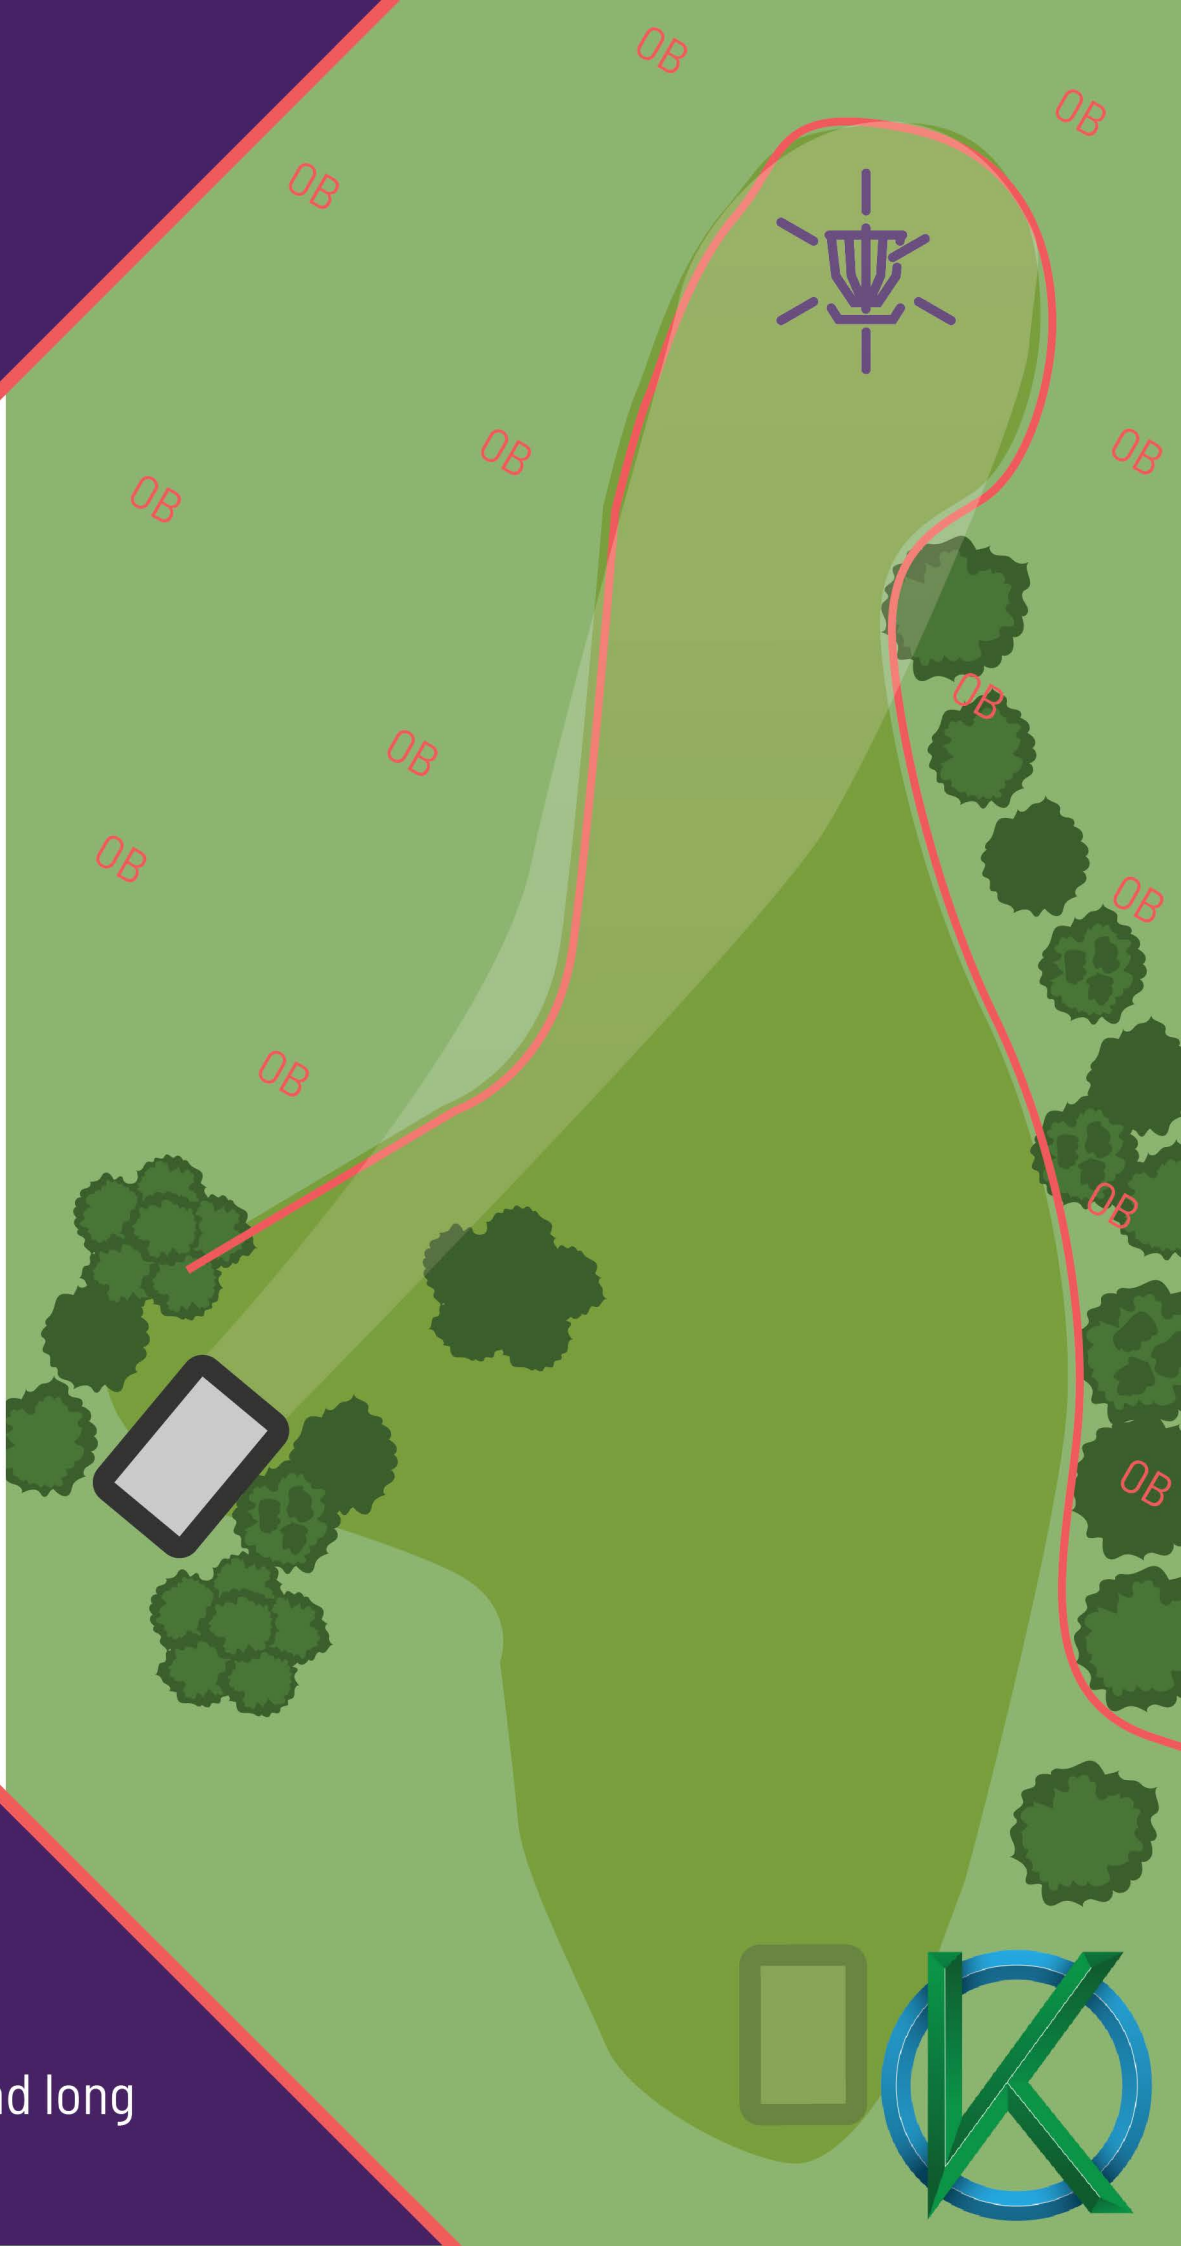

PDGA

EURO
TOUR

FPO

10

PAR

3

105^m
344^{ft}

INFO

- OB left, right and long