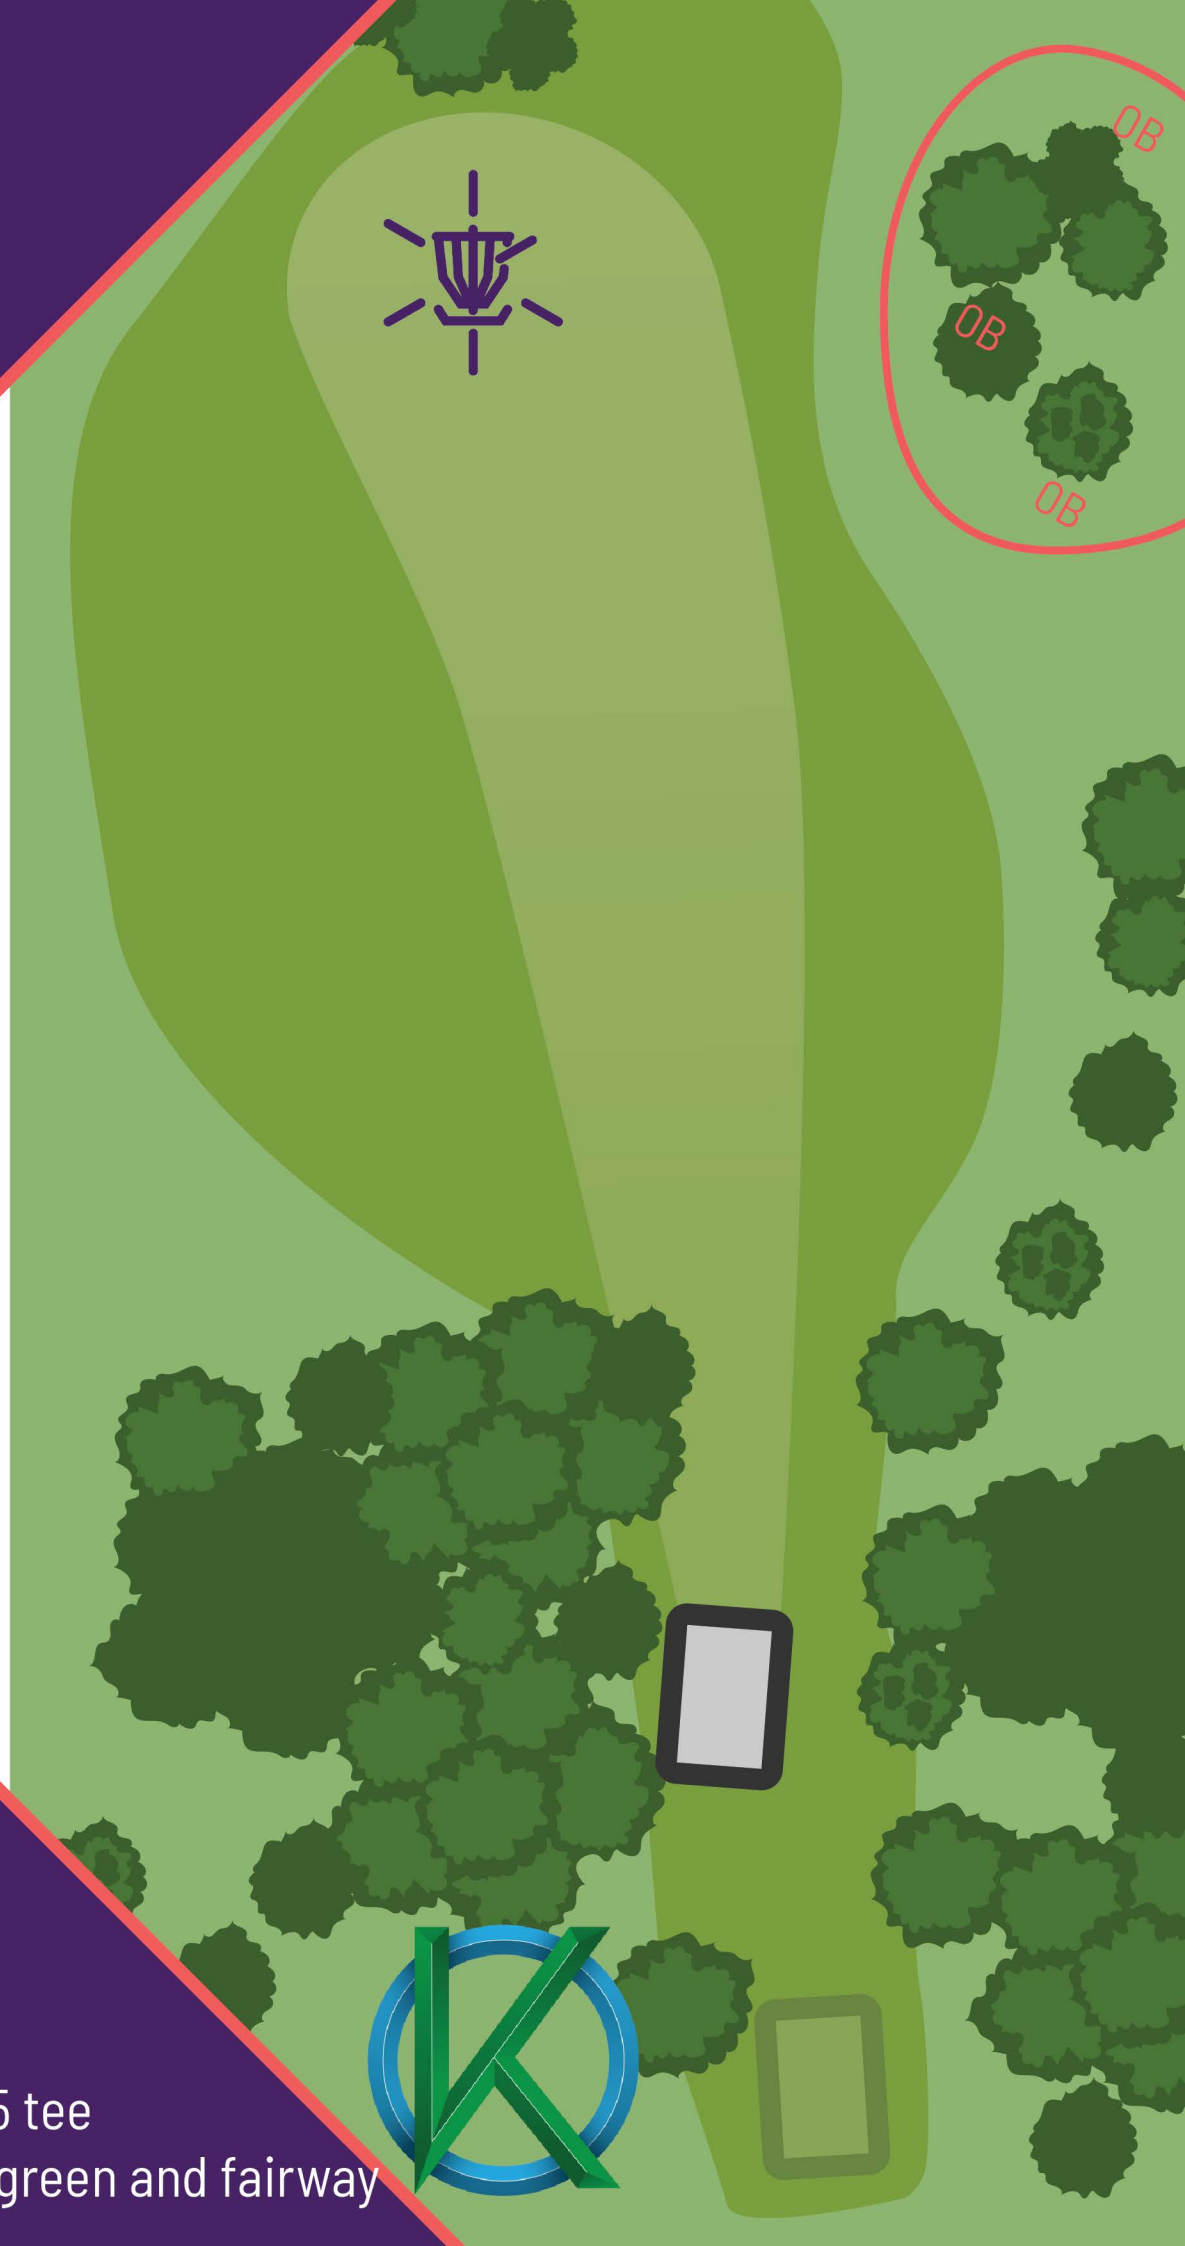

INFO

- OB right near #15 tee
- OB left near #18 green and fairway