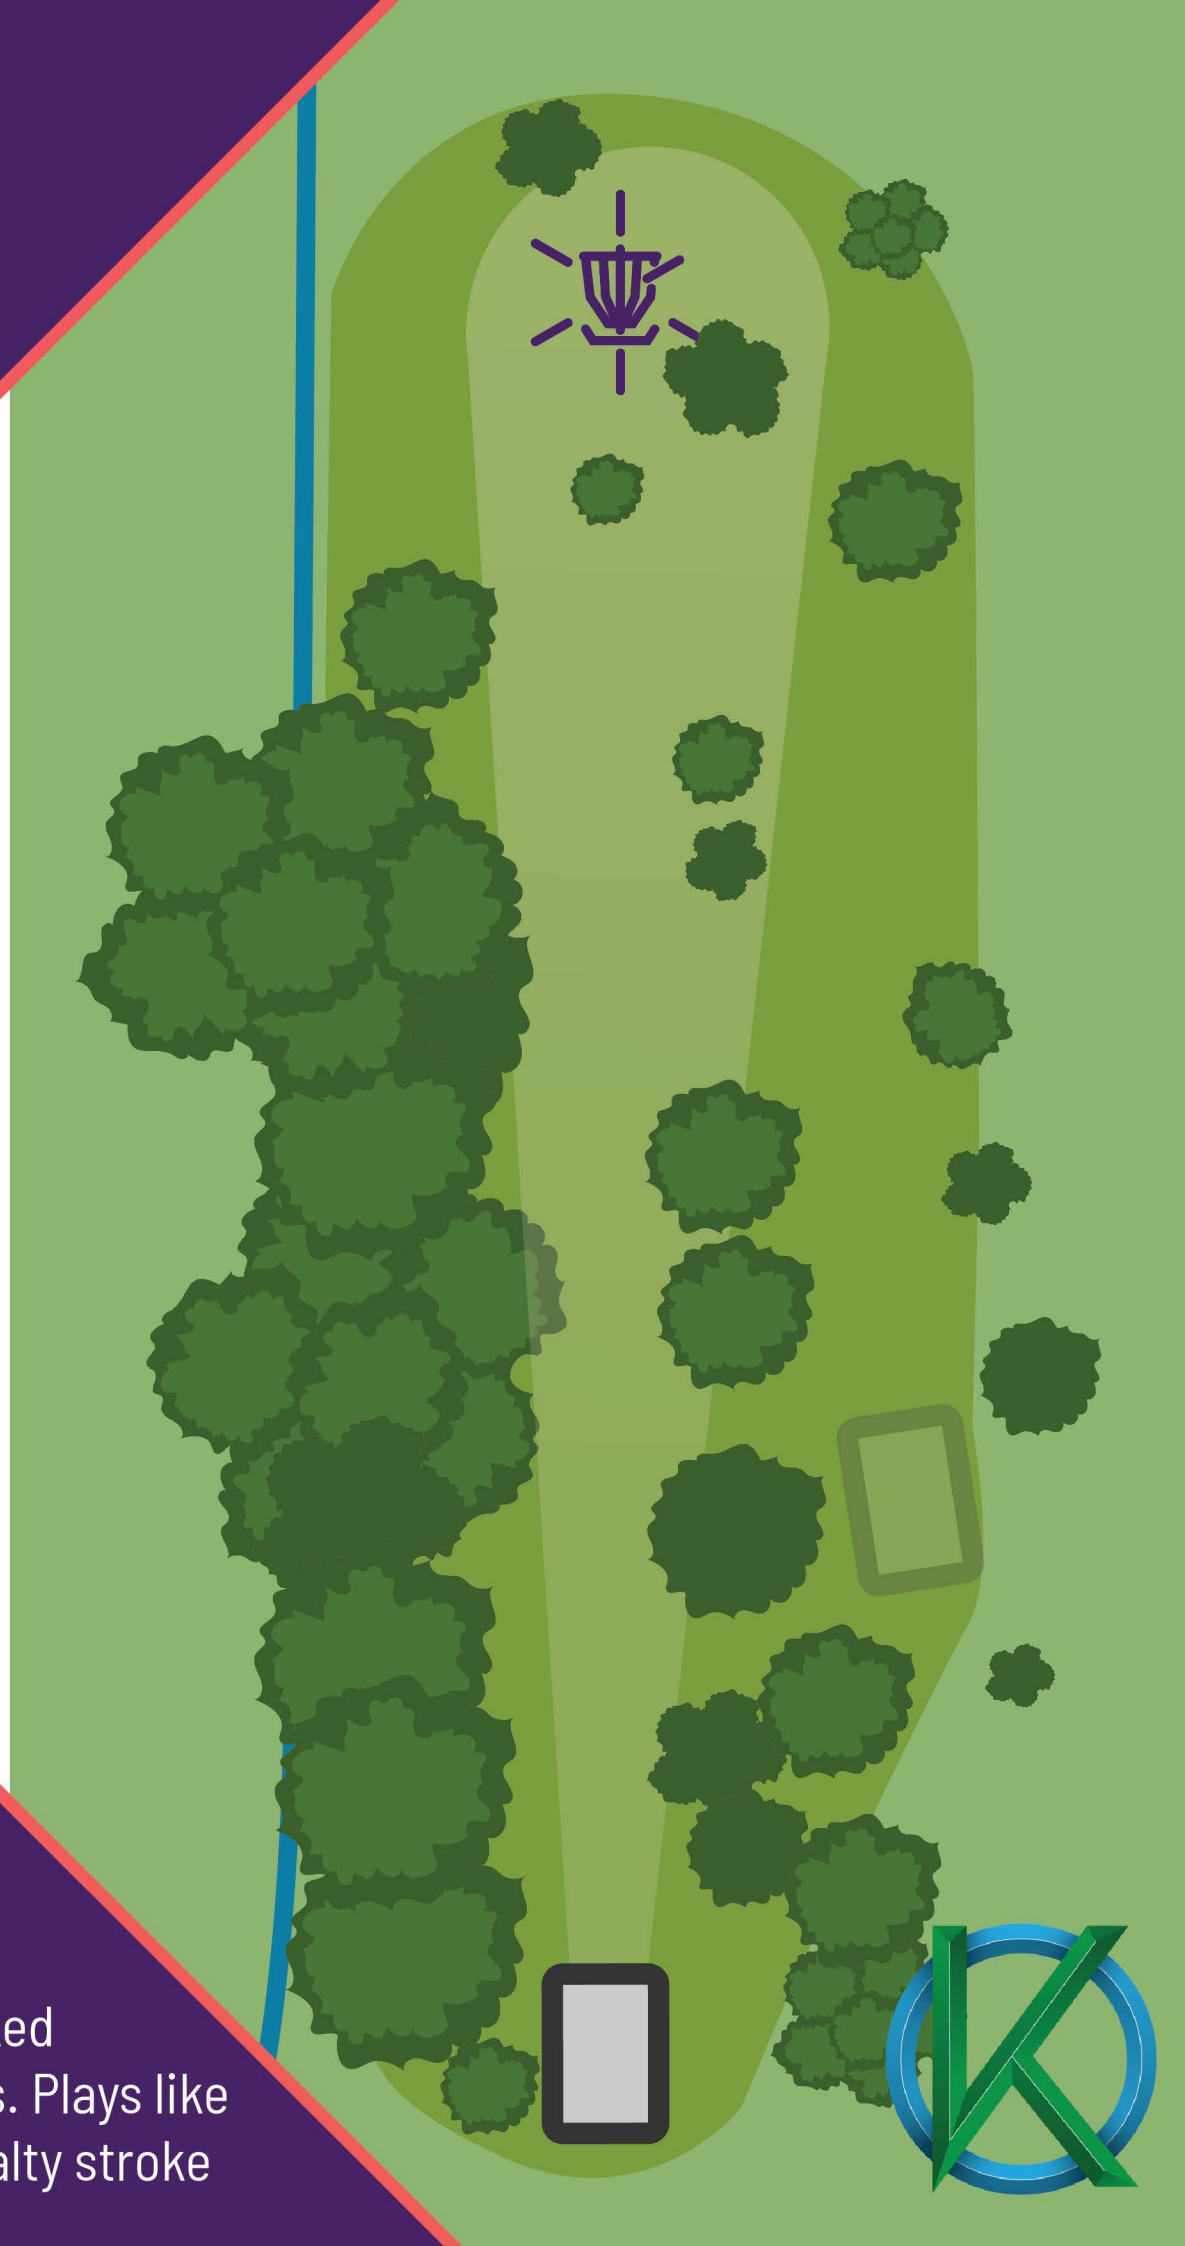

MPO

3

PAR
3

95_m
312_{ft}

INFO

- Relief left, marked with blue stakes. Plays like OB without penalty stroke